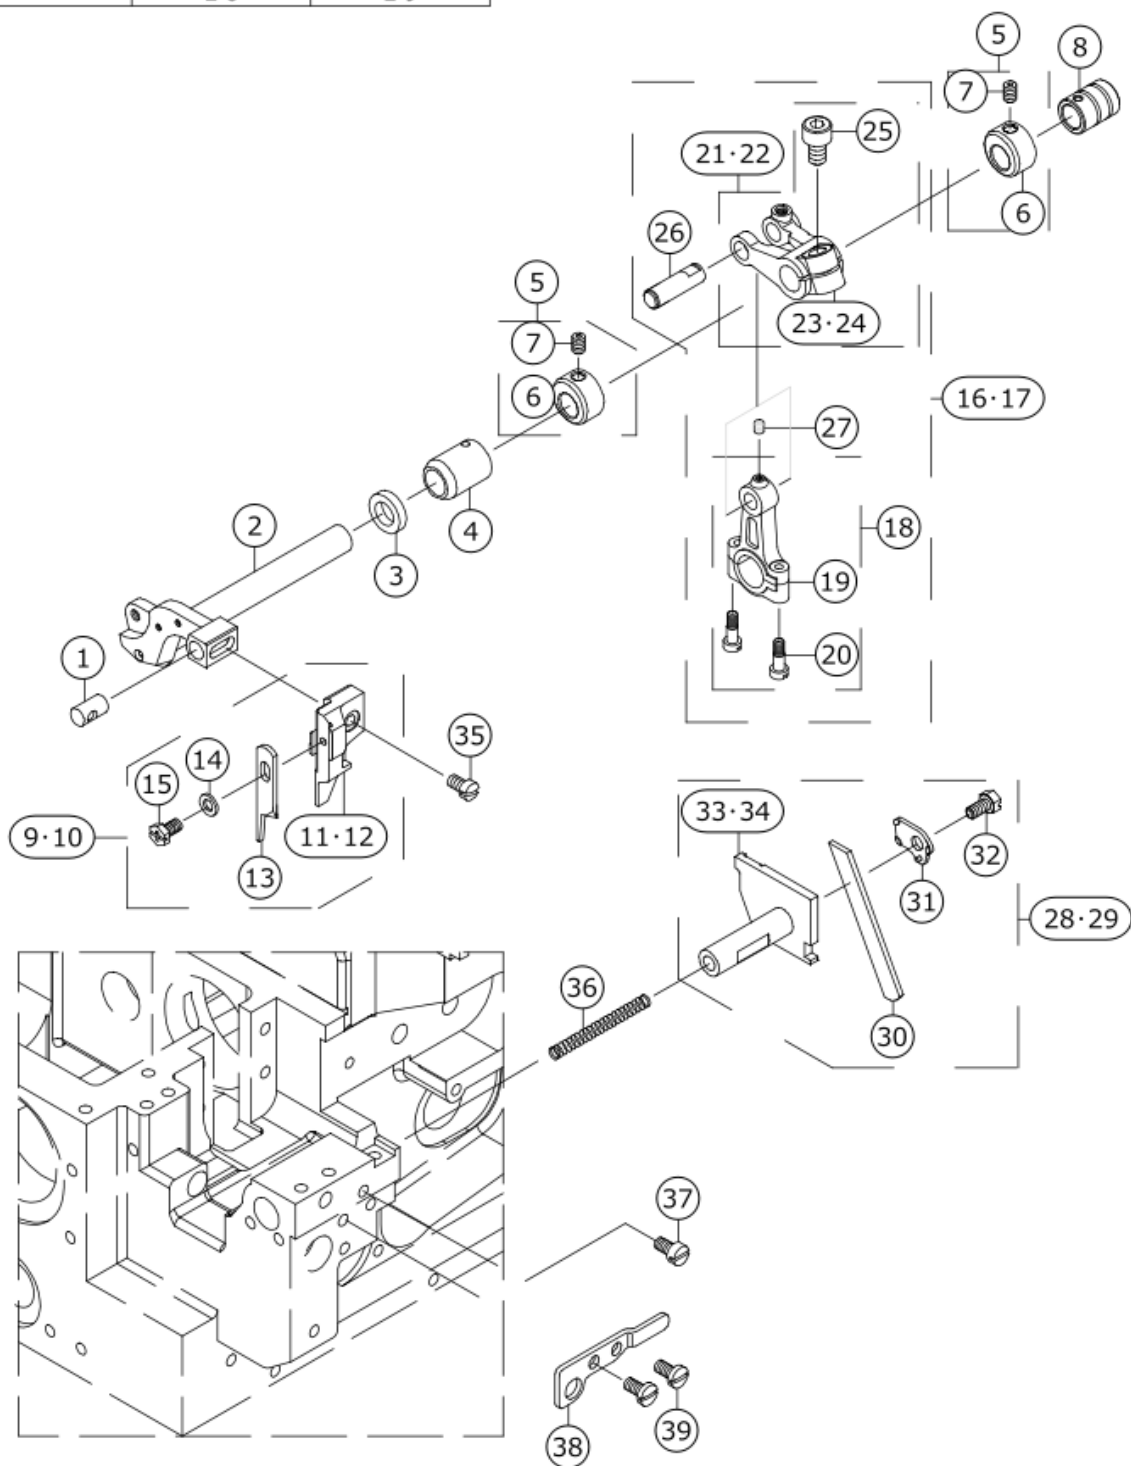

KNIFE COMPONENTS

MODEL	04S/14S	16S/43S
PARTS NO	23	24
	21	22
	16	17
	11	12
	9	10
	33	34
	28	29