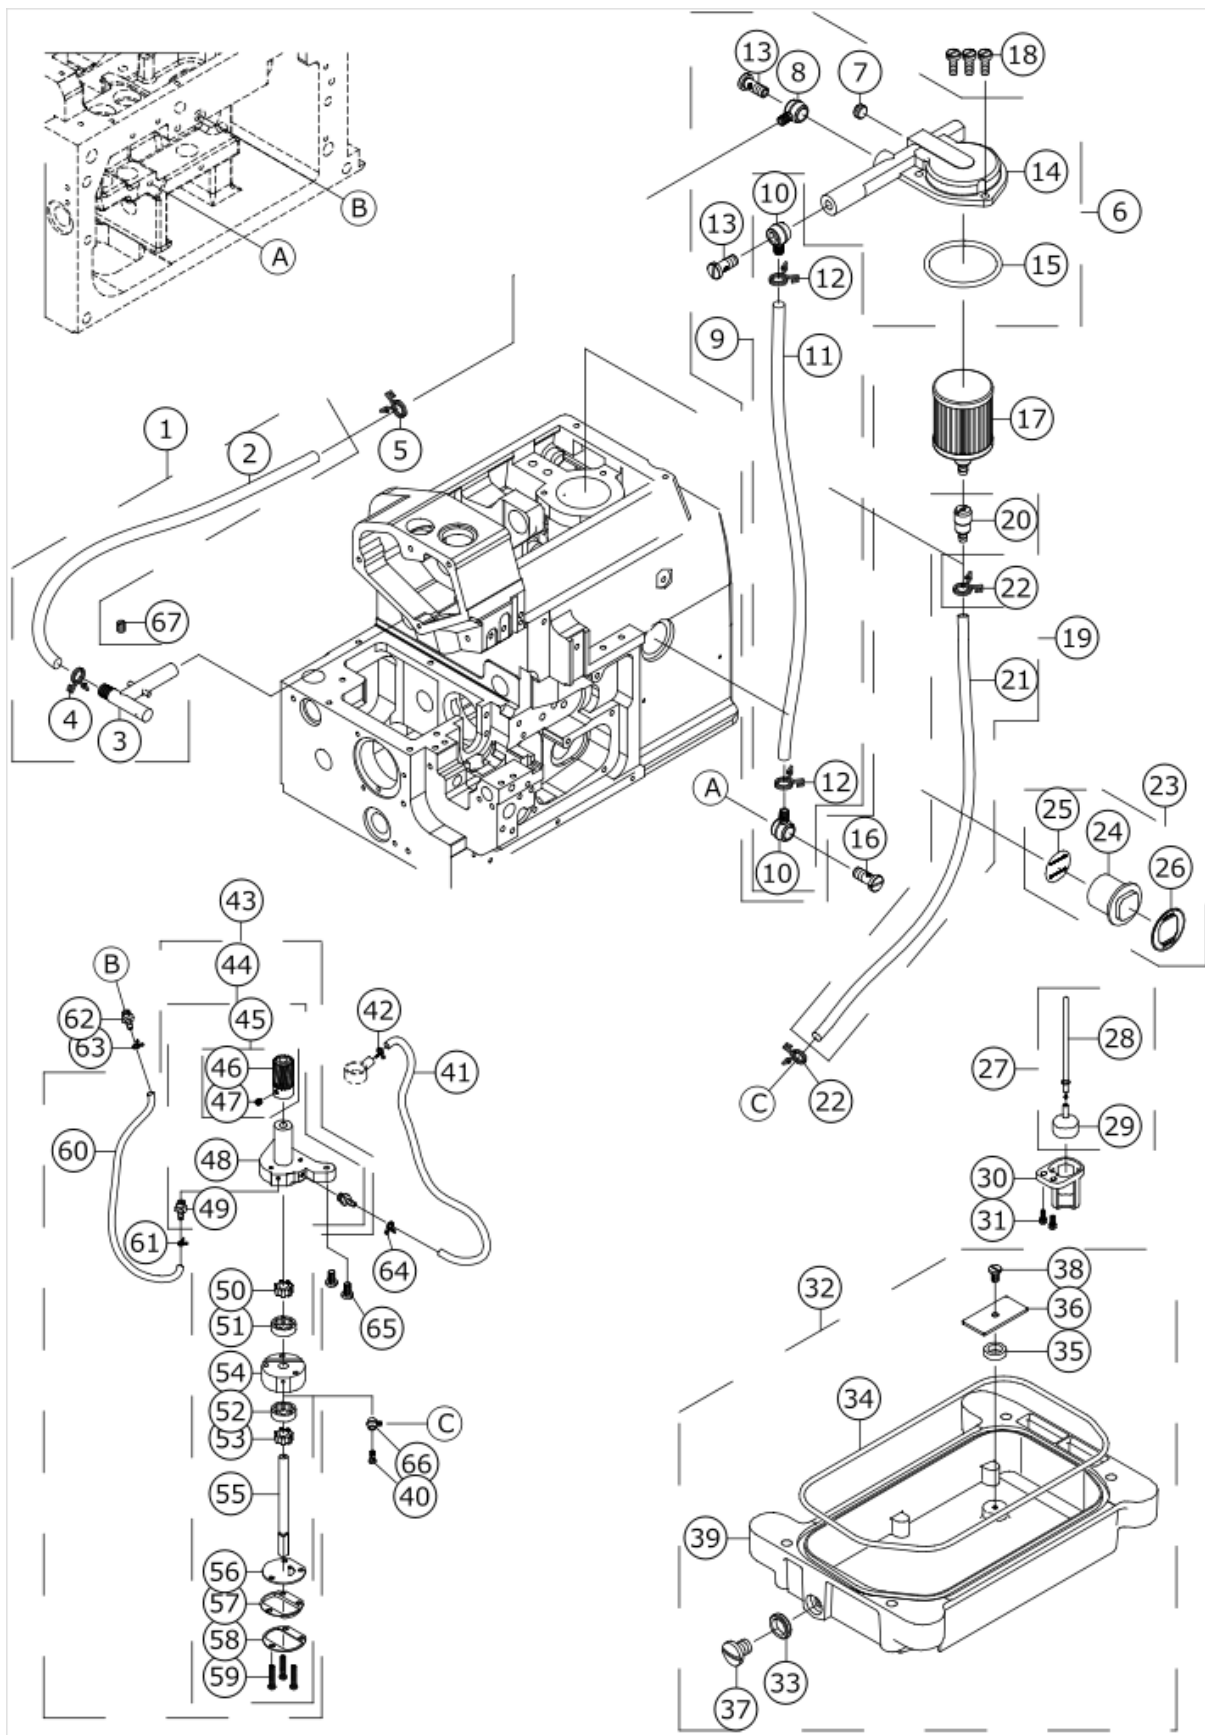

LUBRICATION MECHANISM COMPONENTS

No.	品番	品名	備考	子部品	消耗品	個数
1	40235227	OIL_TUBE_GROUP				1.00
2	40235229	HOSE		*		1.00
3	70000631	OIL TUBE		*		1.00
4	70000658	SPRING CLAMP		*		1.00
5	70000658	SPRING CLAMP				1.00
6	40235230	OIL_FILTER_ASM.				1.00
7	40235232	M_SCREW		*		1.00
8	40159760	JOINT		*		1.00
9	40235233	OIL_TUBE_GROUP		*		1.00
10	70000323	JOINT		*		2.00
11	40235234	HOSE		*		1.00
12	70000658	SPRING CLAMP		*		2.00
13	70000532	E_SCREW		*		2.00
14	40235231	OIL_FILTER		*		1.00
15	70000144	OIL_FILTER		*		1.00
16	70000532	E_SCREW				1.00
17	70000312	OIL FILTER				1.00
18	70000520	E_SCREW				3.00
19	70000328	OIL TUBE COMB.				1.00
20	70000428	JOINT		*		1.00
21	70000326	HOSE		*		1.00
22	70000658	SPRING CLAMP				2.00
23	40159762	OIL LEVEL INSPECTION LENS COMB.				1.00
24	70000157	OIL LEVEL INSPECTION LENS		*		1.00
25	70000158	NAME PLATE		*		1.00
26	40159761	NAME PLATE		*		1.00
27	70000160	OIL INDICATOR ROD COMB.				1.00
28	70000159	OIL INDICATOR ROD		*		1.00
29	70000261	OIL INDICATOR		*		1.00
30	70000262	BAFFLE				1.00
31	70000521	E_SCREW				2.00
32	40159764	OIL RESERVOIR COMB.				1.00
33	70000146	OIL SEAL		*		1.00
34	70000273	O-RING		*		1.00
35	70000381	MAGNET		*		1.00
36	70000382	BAFFLE		*		1.00
37	70000533	E_SCREW		*		1.00
38	70000518	E_SCREW		*		1.00
39	40159763	OIL RESERVOIR COMB.		*		1.00
40	70000532	E_SCREW				1.00
41	70000318	HOSE				1.00
42	70000657	SPRING CLAMP				1.00
43	70000716	PUMP COMB.				1.00
44	70000715	PUMP COMB.		*		1.00
45	70000260	GEAR		*		1.00
46	70000258	WORM WHEEL		*		1.00
47	70000582	M_SCREW		*		1.00
48	70000713	PUMP BODY		*		1.00
49	70000322	JOINT		*		2.00
50	40159765	GEAR		*		1.00