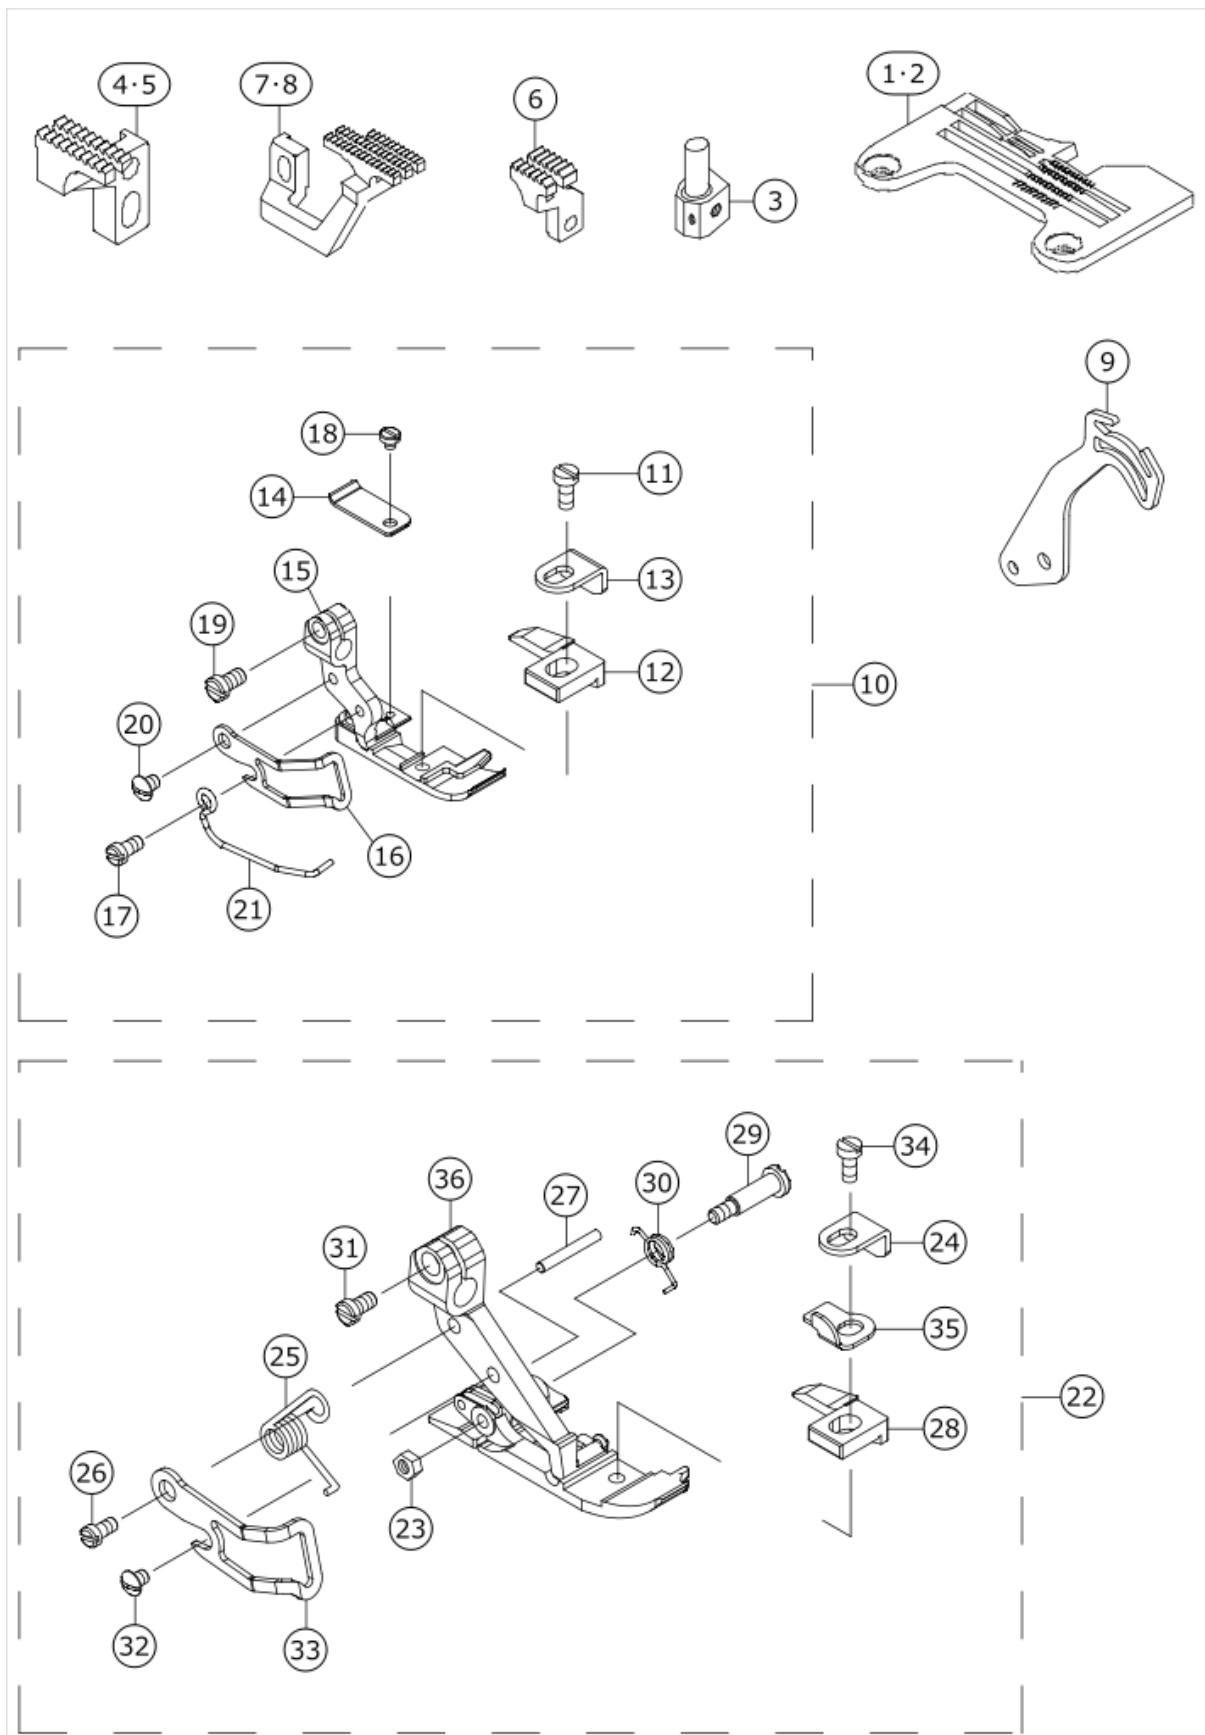

30P COMPONENTS

No.	品番	品名	備考	子部品	消耗品	個数
1	40164048	THROAT PLATE	FOR 14S-BE6-30P			1.00
2	40164049	THROAT PLATE	FOR 16S-DE4-30P			1.00
3	40164055	NEEDLE CLAMP	FOR 14S-BE6-30P			1.00
4	40164050	FEED DOG	FOR 14S-BE6-30P			1.00
5	40164052	FEED DOG	FOR 16S-DE4-30P			1.00
6	40164051	FEED DOG	FOR 14S-BE6-30 P,16S-DE4-30P			1.00
7	40164044	FEED DOG	FOR 14S-BE6-30P			1.00
8	40164045	FEED DOG	FOR 16S-DE4-30P			1.00
9	40164056	THREAD TAKE-UP LEVER	FOR 14S-BE6-30P			1.00
10	40164021	PRESSER FOOT ASM.	FOR 14S-BE6-30P			1.00
11	70000558	E_SCREW	FOR 14S-BE6-30P	*		1.00
12	40164024	STITCH TONGUE	FOR 14S-BE6-30P	*		1.00
13	40164053	PRESSER FOOT 514_30P	FOR 14S-BE6-30P	*		1.00
14	40164026	REAR PRESSER FOOT	FOR 14S-BE6-30P	*		1.00
15	40164027	PRESSER FOOT HINGE	FOR 14S-BE6-30P	*		1.00
16	70000735	FINGER GUARD	FOR 14S-BE6-30P	*		1.00
17	70000500	E_SCREW	FOR 14S-BE6-30P	*		1.00
18	70000496	E_SCREW	FOR 14S-BE6-30P	*		1.00
19	70000505	E_SCREW	FOR 14S-BE6-30P	*		1.00
20	70000538	E_SCREW	FOR 14S-BE6-30P	*		1.00
21	40164028	PRESSER FOOT ARM SPRING	FOR 14S-BE6-30P	*		1.00
22	40164029	PRESSER FOOT ASM.	FOR 16S-DE4-30P			1.00
23	40164043	NUT	FOR 16S-DE4-30P	*		1.00
24	40164035	PRESSER FOOT	FOR 16S-DE4-30P	*		1.00
25	40164033	PRESSER FOOT ARM SPRING	FOR 16S-DE4-30P	*		1.00