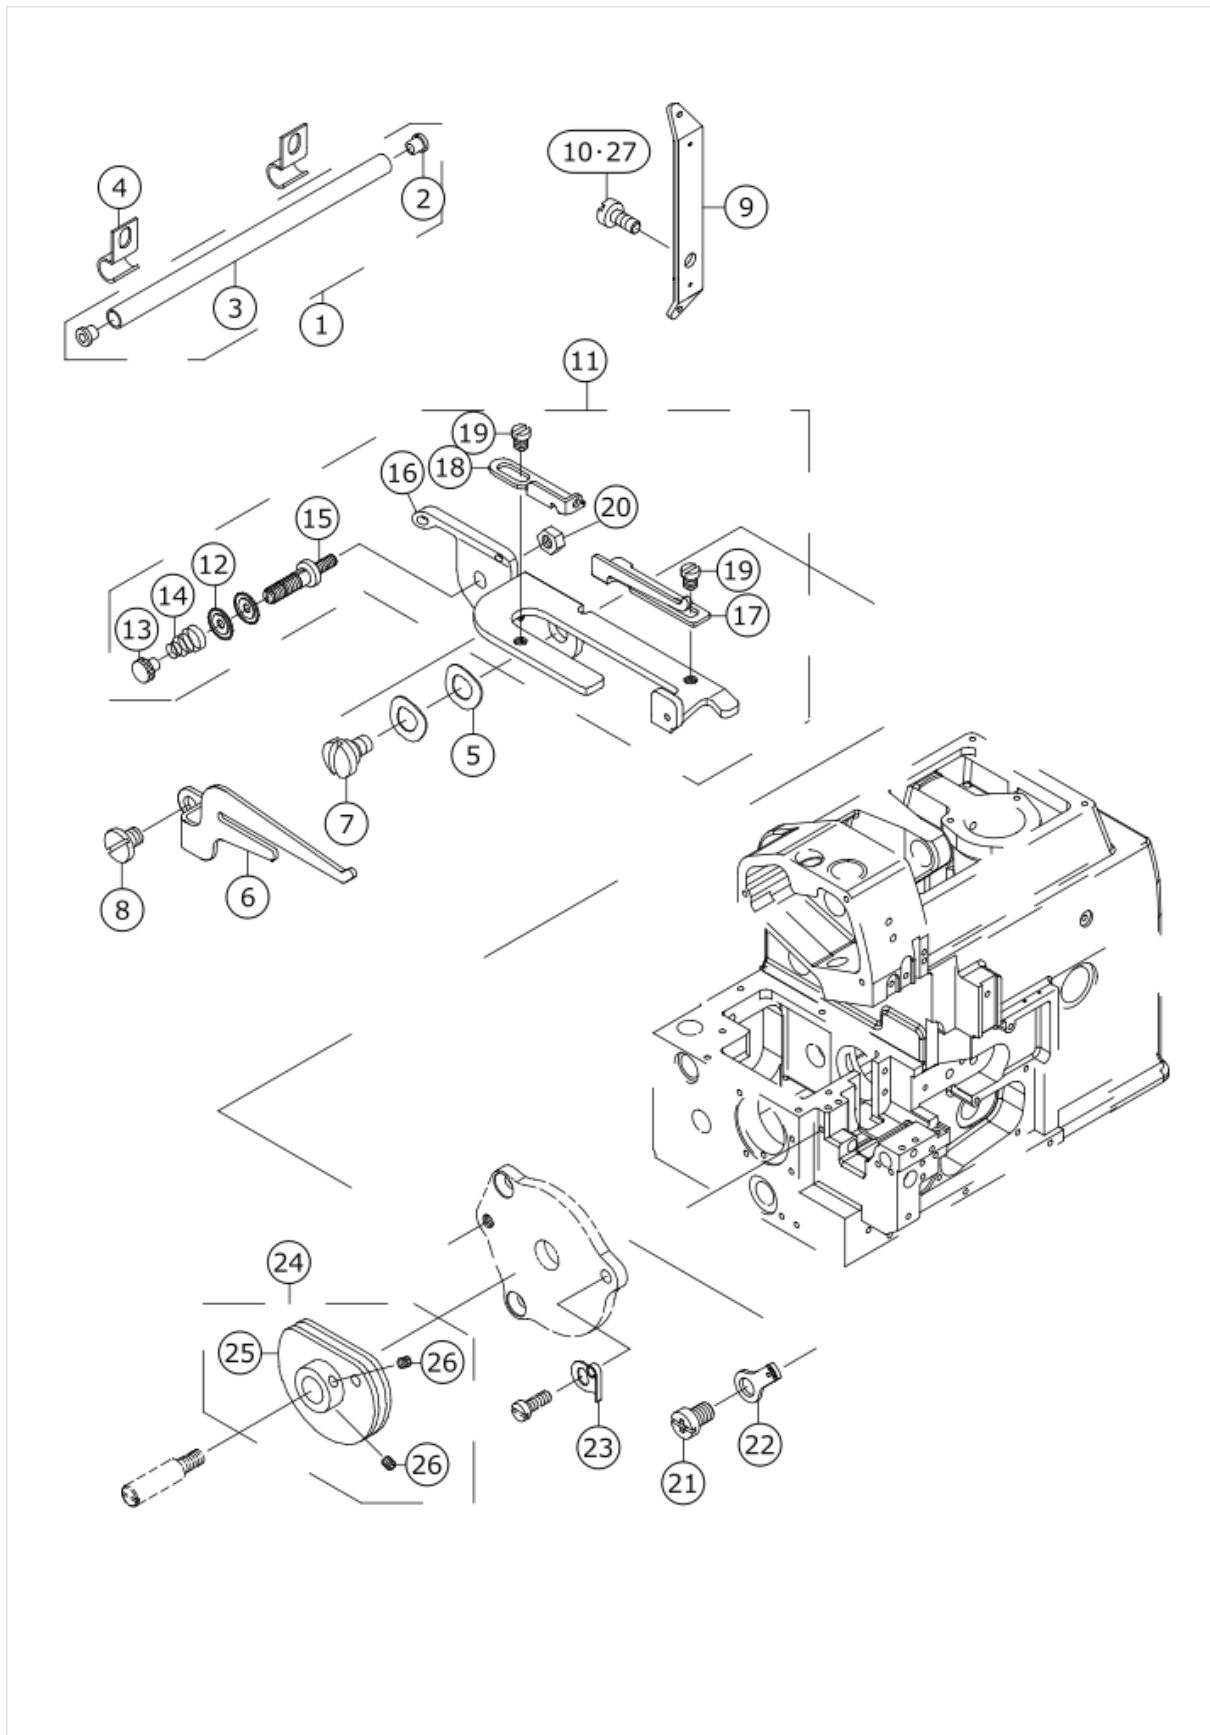

CHAIN LOOPER COMPONENTS (2)

No.	品番	品名	備考	子部品	消耗品	個数
1	70000397	DUCT COMB.				1.00
2	70000172	PLUG		*		2.00
3	70000396	DUCT		*		1.00
4	70000398	FIXED PLATE				2.00
5	70000359	WASHER				2.00
6	70000387	THREAD GUIDE PLATE				1.00
7	70000519	E_SCREW				1.00
8	70000576	M_SCREW				1.00
9	70000384	THREAD CROSSING				1.00
10	70000513	E_SCREW				1.00
11	70000391	THREAD TAKE-UP DEVICE				1.00
12	70000392	THREAD GRIP		*		2.00
13	70000393	THREAD TENSION KNOB		*		1.00
14	70000394	SPRING		*		1.00
15	70000395	THREAD TENSION SHAFT		*		1.00
16	70000388	BRACKET		*		1.00
17	70000389	THREAD GUIDE PLATE		*		1.00
18	70000390	THREAD GUIDE PLATE		*		1.00
19	70000571	M_SCREW		*		2.00
20	70000452	NUT		*		1.00
21	70000557	E_SCREW				1.00
22	70000383	THREAD GUIDE PLATE				1.00
23	70000448	SPRING PLATE				1.00
24	70000386	THREAD TENSION CAM				1.00
25	70000385	THREAD TENSION CAM		*		1.00
26	70000498	E_SCREW		*		2.00
27	70000576	M_SCREW	FOR DD23			1.00