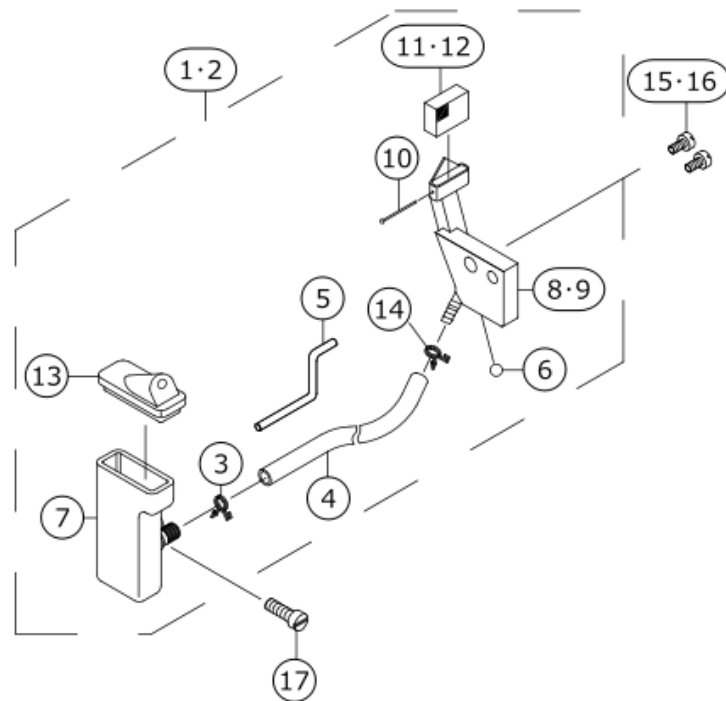

NEEDLE COOLER UNIT COMPONENTS

MODEL	04S/14S	16S/43S
PARTS NO	11	12
	8	9
	1	2
	15	16