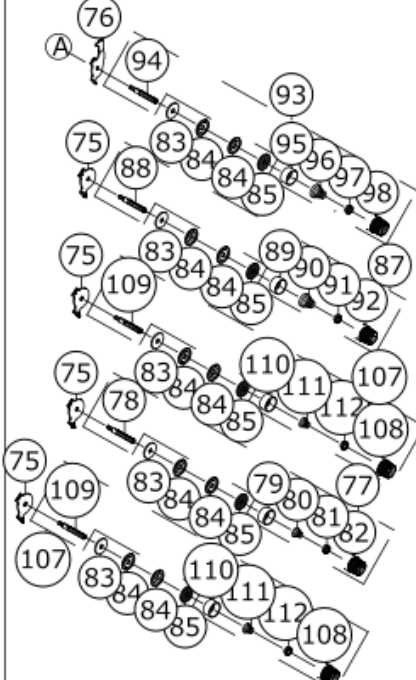

FOR(04S/14S)

FOR(16S/43S)

FOR(16S/43S)

FOR(04S)

FOR(14S/16S)

標準	14S-44H/16S-50H
103	104
99	100

FOR(43S)

No.	品番	品名	備考	子部品	消耗品	個数
1	40159645	THREAD GUIDE PLATE	FOR 14S,43S			1.00
2	70000513	E_SCREW	FOR 04S,14S			1.00
3	70000173	FIXED PLATE COMB.	FOR 04S			1.00
4	70000832	FIXED PLATE COMB.	FOR 14S			1.00
5	70000822	THREAD GUIDE PLATE	FOR 04S	*		1.00
6	40159650	THREAD GUIDE PLATE	FOR 14S	*		1.00
7	70000164	FIXED PLATE		*		1.00
8	70000498	E_SCREW	FOR 04S,14S	*		1.00
9	70000549	E_SCREW	FOR 04S,14S			1.00
10	40159646	THREAD GUIDE PLATE	FOR 04S,16S			1.00
11	70000174	FIXED PLATE COMB.	FOR 16S			1.00
12	70000833	FIXED SEAT COMB.	FOR 43S			1.00
13	70000171	FIXED SEAT		*		1.00
14	70000559	E_SCREW	FOR 16S,43S	*		1.00
15	70000498	E_SCREW	FOR 16S,43S	*		2.00
16	40159647	THREAD GUIDE PLATE	FOR 16S	*		1.00
17	40159651	THREAD GUIDE PLATE	FOR 43S	*		1.00
18	40159648	THREAD GUIDE PLATE		*		1.00
19	70000169	FIXED BLOCK		*		1.00
20	70000513	E_SCREW	FOR 16S,43S			2.00
21	70000555	E_SCREW	FOR 16S,43S			1.00
22	70000168	THREAD GUIDE PLATE				1.00
23	70000629	CATCHER				1.00
24	70000653	CRAMP		*		1.00
25	70000652	CRAMP		*		1.00
26	70000572	M_SCREW		*		1.00
27	40159629	M_SCREW		*		1.00
28	70000598	SPRING		*		1.00
29	70000626	THREAD GRIP		*		1.00
30	70000627	THREAD GRIP		*		1.00
31	*****	NEEDLE CLAMP	REFER MO-6800S GAUGE TABLE			1.00
32	*****	NEEDLE CLAMP	REFER MO-6800S GAUGE TABLE	*		1.00
33	*****	NEEDLE CLAMP	REFER MO-6800S GAUGE TABLE	*		1.00
34	70000498	E_SCREW		*		2.00
35	70000567	M_SCREW	FOR 04S,14S	*		1.00
36	70000831	M_SCREW	FOR 16S,43S	*		1.00
37	70000628	THREAD CROSSING	FOR 14S	*		1.00
38	70000828	THREAD CROSSING	FOR 04S	*		1.00
39	40172527	THREAD CROSSING	FOR 16S	*		1.00
40	*****	NEEDLE	REFER MO-6800S GAUGE TABLE			2.00
41	*****	NEEDLE	REFER MO-6800S GAUGE TABLE			1.00
42	*****	NEEDLE	REFER MO-6800S GAUGE TABLE			3.00
43	70000550	E_SCREW				2.00
44	70000469	NEEDLE GUARD	FOR 04S,14S			1.00