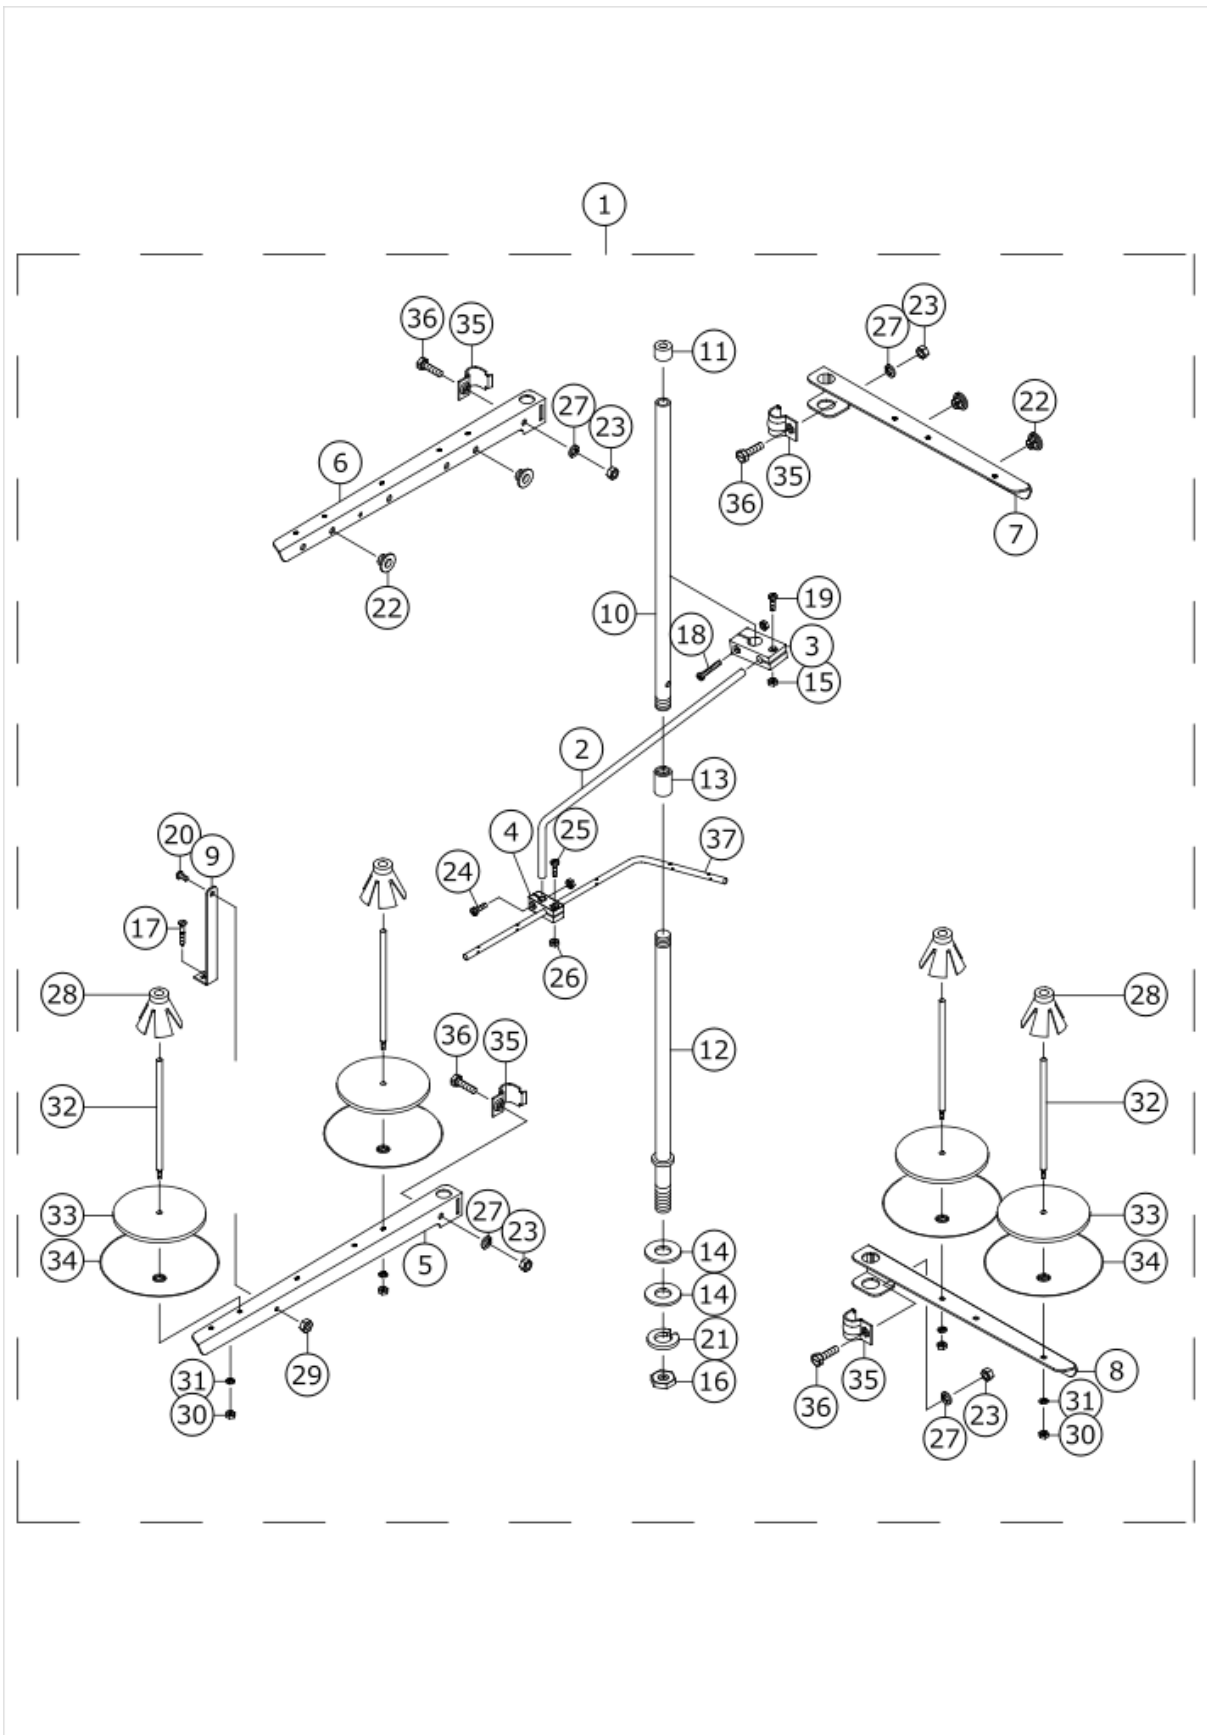

THREAD STAND COMPONENTS (FOR MO-6814S)

No.	品番	品名	備考	子部品	消耗品	個数
1	40179484	THREAD STAND COMB.				1.00
2	70000179	THREAD GUIDE BAR		*		1.00
3	70000180	FIXED SEAT		*		1.00
4	70000181	FIXED SEAT		*		1.00
5	70000182	THREAD GUIDE BAR		*		1.00
6	70000183	THREAD GUIDE BAR		*		1.00
7	70000184	THREAD GUIDE BAR		*		1.00
8	70000185	THREAD GUIDE BAR		*		1.00
9	70000186	SUPPORTER		*		1.00
10	70000188	THREAD STAND ROD		*		1.00
11	70000189	THREAD STAND COVER		*		1.00
12	70000190	THREAD STAND ROD		*		1.00
13	70000192	CONNECTING LOOP		*		1.00
14	70000354	WASHER		*		2.00
15	70000454	NUT		*		2.00
16	70000455	NUT		*		1.00
17	70000547	E_SCREW		*		1.00
18	70000579	M_SCREW		*		1.00
19	70000580	M_SCREW		*		1.00
20	70000581	M_SCREW		*		1.00
21	70000618	WASHER		*		1.00
22	70000219	PLUG		*		4.00
23	70000456	NUT		*		4.00
24	70000580	M_SCREW		*		1.00
25	70000580	M_SCREW		*		1.00
26	70000454	NUT		*		2.00
27	70000611	WASHER		*		4.00
28	70000218	THREAD STEADY BALL SEAT		*		4.00
29	70000454	NUT		*		1.00
30	70000454	NUT		*		4.00
31	70000615	WASHER		*		4.00
32	70000217	CONNECTING LOOP		*		4.00
33	70000216	SPONGY CUSHION		*		4.00
34	70000215	COILING SEAT		*		4.00
35	70000191	FIXED PLATE		*		4.00
36	70000589	M_SCREW		*		4.00
37	70000178	THREAD GUIDE PLATE		*		1.00