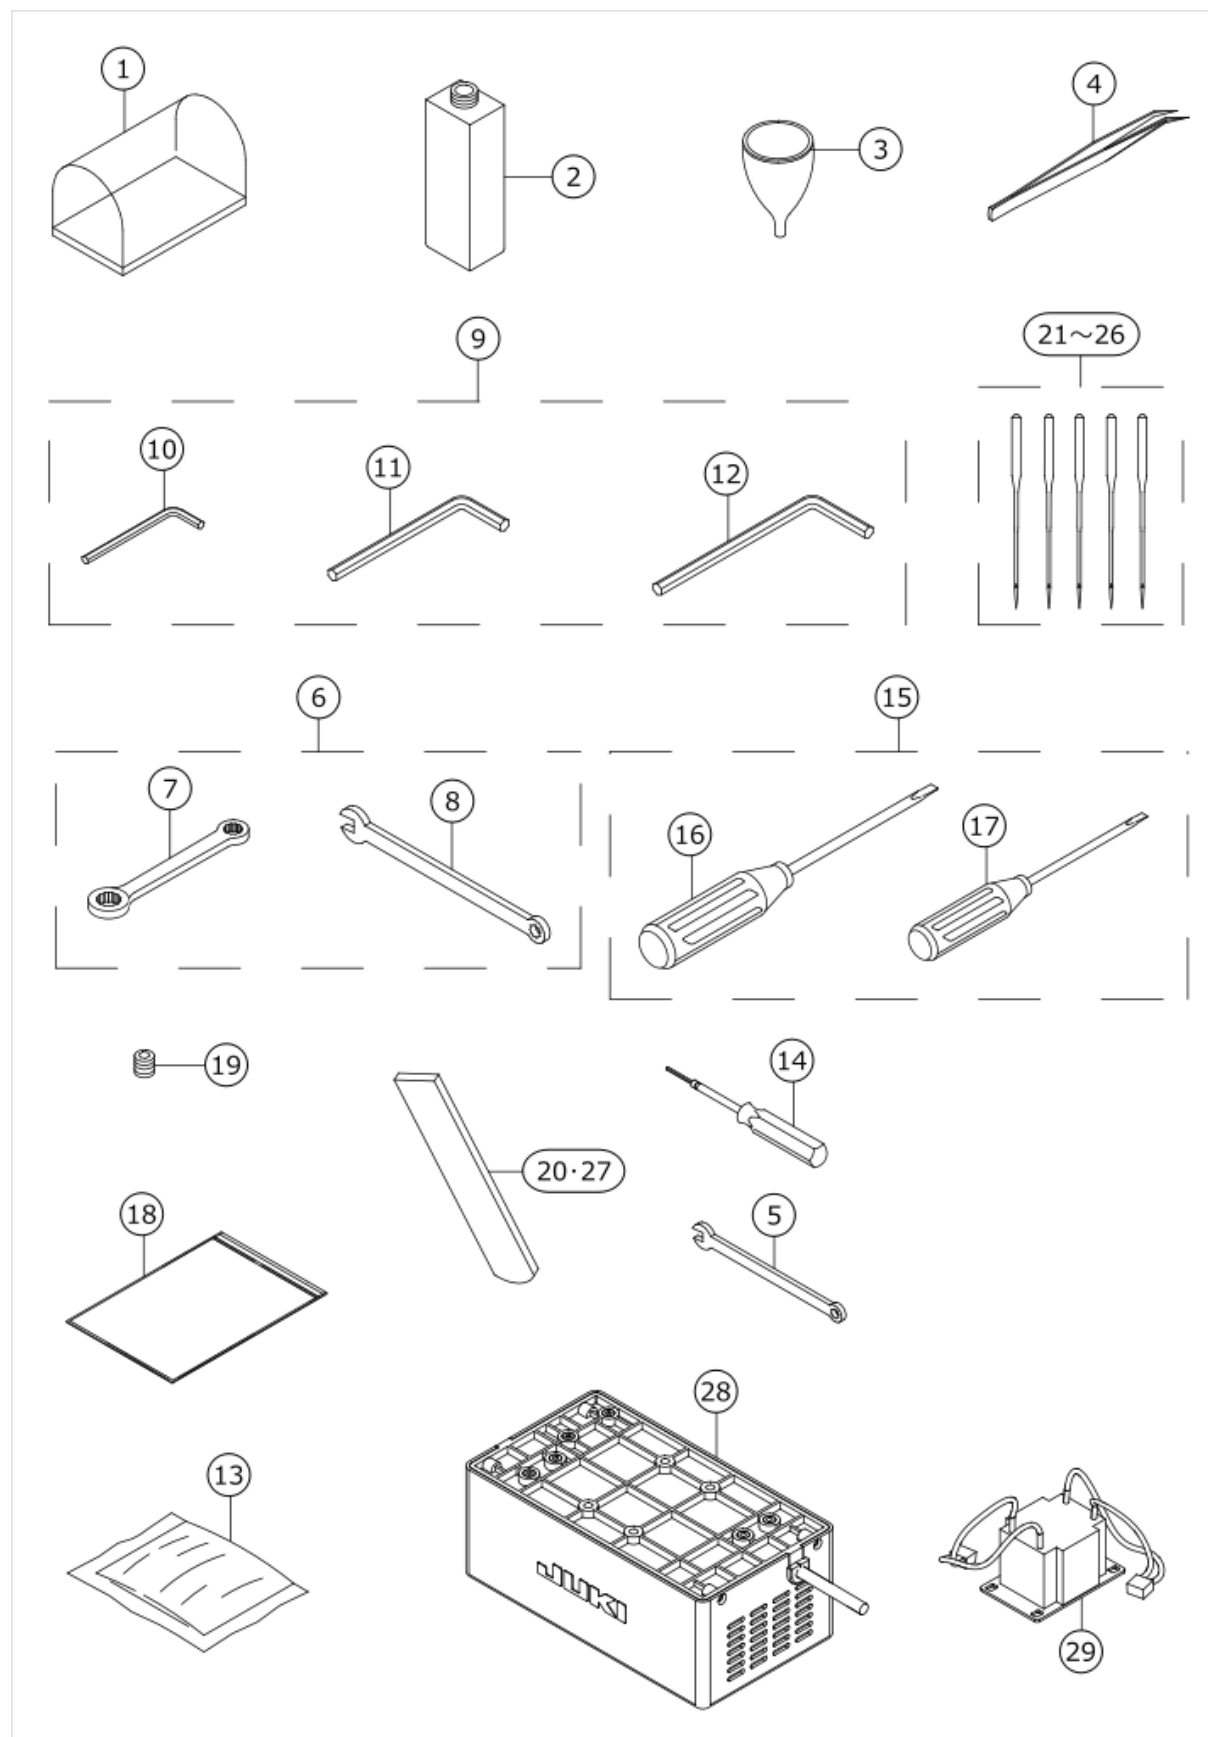

ACCESSORIES PARTS COMPONENTS

No.	品番	品名	備考	子部品	消耗品	個数
1	40235247	HEAD COVER				1.00
2	40159785	SEWING OIL J18(3)				1.00
3	70000757	FUNNEL				1.00
4	70000759	TWEEZERS				1.00
5	40171278	RING SPANNER				1.00
6	40159796	SPANNER COMB.				1.00
7	40159794	RING SPANNER		*		1.00
8	40159795	SPANNER		*		1.00
9	40159793	HEXAGONAL ROD SPANNER KEY COMB.				1.00
10	40159789	HEXAGONAL ROD SPANNER KEY		*		1.00
11	40159790	HEXAGONAL ROD SPANNER KEY		*		1.00
12	40159791	HEXAGONAL ROD SPANNER KEY		*		1.00
13	70000763	DESICCATIVE				1.00
14	70000758	HEXAGON SCREWDRIVER				1.00
15	40159792	SCREW DRIVER COMB.				1.00
16	40159787	SCREW DRIVER		*		1.00
17	40159788	SCREW DRIVER		*		1.00
18	70000761	TOOL BAG				1.00
19	70000498	E_SCREW				1.00
20	70000399	KNIFE				1.00
21	MDC270B1100	NEEDLE DCX27 #11				5.00
22	MDC270B0800	NEEDLE DCX27 #8	FOR 04S-150			5.00
23	MDC270B0900	NEEDLE DCX27 #9	FOR 14S-24H			5.00
24	MDC270B1400	NEEDLE DCX27 #14	FOR 14S-44H,43S			5.00
25	MDC270B1600	NEEDLE DCX27 #16	FOR 16S-50H			5.00
26	MDC270B2100	NEEDLE DCX27 #21	FOR 16S-60H			5.00
27	40178596	KNIFE	FOR 16S-60H			1.00
28	40242705	REACTOR_COVER_CABLE_SET_DD	TYPE CE			1.00
29	40242703	REACTOR_DD	TYPE CE			1.00