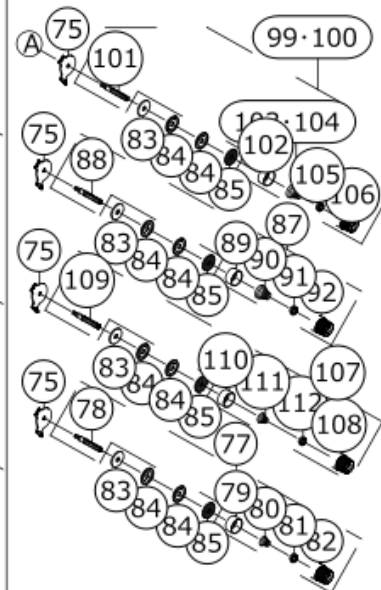

FOR(04S/14S)

FOR(16S/43S)

FOR(16S/43S)

FOR(04S)

FOR(14S/16S)

標準	14S-44H/16S-50H
103	104
99	100

FOR(43S)

No.	品番	品名	備考	子部品	消耗品	個数
1	40159645	THREAD GUIDE PLATE	FOR 14S,43S			1.00
2	70000513	E_SCREW	FOR 04S,14S			1.00
3	70000173	FIXED PLATE COMB.	FOR 04S			1.00
4	70000832	FIXED PLATE COMB.	FOR 14S			1.00
5	70000822	THREAD GUIDE PLATE	FOR 04S	*		1.00
6	40159650	THREAD GUIDE PLATE	FOR 14S	*		1.00
7	70000164	FIXED PLATE		*		1.00
8	70000498	E_SCREW	FOR 04S,14S	*		1.00
9	70000549	E_SCREW	FOR 04S,14S			1.00
10	40159646	THREAD GUIDE PLATE	FOR 04S,16S			1.00
11	70000174	FIXED PLATE COMB.	FOR 16S			1.00
12	70000833	FIXED SEAT COMB.	FOR 43S			1.00
13	70000171	FIXED SEAT		*		1.00
14	70000559	E_SCREW	FOR 16S,43S	*		1.00
15	70000498	E_SCREW	FOR 16S,43S	*		2.00
16	40159647	THREAD GUIDE PLATE	FOR 16S	*		1.00
17	40159651	THREAD GUIDE PLATE	FOR 43S	*		1.00
18	40159648	THREAD GUIDE PLATE		*		1.00
19	70000169	FIXED BLOCK		*		1.00
20	70000513	E_SCREW	FOR 16S,43S			2.00
21	70000555	E_SCREW	FOR 16S,43S			1.00
22	70000168	THREAD GUIDE PLATE				1.00
23	70000629	CATCHER				1.00
24	70000653	CRAMP		*		1.00
25	70000652	CRAMP		*		1.00
26	70000572	M_SCREW		*		1.00
27	40159629	M_SCREW		*		1.00
28	70000598	SPRING		*		1.00
29	70000626	THREAD GRIP		*		1.00
30	70000627	THREAD GRIP		*		1.00
31	*****	NEEDLE CLAMP	REFER MO-6800S GAUGE TABLE			1.00
32	*****	NEEDLE CLAMP	REFER MO-6800S GAUGE TABLE	*		1.00
33	*****	NEEDLE CLAMP	REFER MO-6800S GAUGE TABLE	*		1.00
34	70000498	E_SCREW		*		2.00
35	70000567	M_SCREW	FOR 04S,14S	*		1.00
36	70000831	M_SCREW	FOR 16S,43S	*		1.00
37	70000628	THREAD CROSSING	FOR 14S	*		1.00
38	70000828	THREAD CROSSING	FOR 04S	*		1.00
39	40172527	THREAD CROSSING	FOR 16S	*		1.00
40	*****	NEEDLE	REFER MO-6800S GAUGE TABLE			2.00
41	*****	NEEDLE	REFER MO-6800S GAUGE TABLE			1.00
42	*****	NEEDLE	REFER MO-6800S GAUGE TABLE			3.00
43	70000550	E_SCREW				2.00
44	70000469	NEEDLE GUARD	FOR 04S,14S			1.00