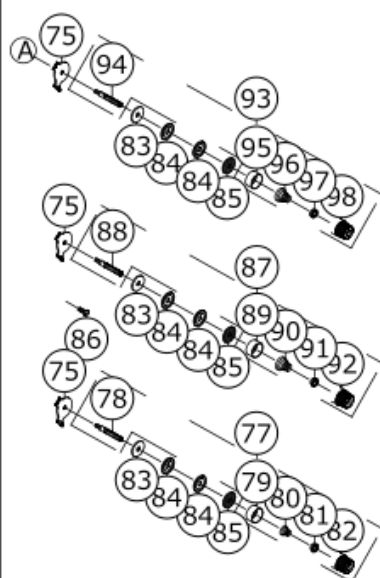

FOR(04S/14S)

FOR(16S/43S)

FOR(16S/43S)

FOR(04S)

FOR(14S/16S)

標準	14S-44H/16S-50H
103	104
99	100

FOR(43S)

No.	品番	品名	備考	子部品	消耗品	個数
1	40159645	THREAD GUIDE PLATE	FOR 14S,43S			1.00
2	70000513	E_SCREW	FOR 04S,14S			1.00
3	70000173	FIXED PLATE COMB.	FOR 04S			1.00
4	70000832	FIXED PLATE COMB.	FOR 14S			1.00
5	70000822	THREAD GUIDE PLATE	FOR 04S	*		1.00
6	40159650	THREAD GUIDE PLATE	FOR 14S	*		1.00
7	70000164	FIXED PLATE		*		1.00
8	70000498	E_SCREW	FOR 04S,14S	*		1.00
9	70000549	E_SCREW	FOR 04S,14S			1.00
10	40159646	THREAD GUIDE PLATE	FOR 04S,16S			1.00
11	70000174	FIXED PLATE COMB.	FOR 16S			1.00
12	70000833	FIXED SEAT COMB.	FOR 43S			1.00
13	70000171	FIXED SEAT		*		1.00
14	70000559	E_SCREW	FOR 16S,43S	*		1.00
15	70000498	E_SCREW	FOR 16S,43S	*		2.00
16	40159647	THREAD GUIDE PLATE	FOR 16S	*		1.00
17	40159651	THREAD GUIDE PLATE	FOR 43S	*		1.00
18	40159648	THREAD GUIDE PLATE		*		1.00
19	70000169	FIXED BLOCK		*		1.00
20	70000513	E_SCREW	FOR 16S,43S			2.00
21	70000555	E_SCREW	FOR 16S,43S			1.00
22	70000168	THREAD GUIDE PLATE				1.00
23	70000629	CATCHER				1.00
24	70000653	CRAMP		*		1.00
25	70000652	CRAMP		*		1.00
26	70000572	M_SCREW		*		1.00
27	40159629	M_SCREW		*		1.00
28	70000598	SPRING		*		1.00
29	70000626	THREAD GRIP		*		1.00
30	70000627	THREAD GRIP		*		1.00
31	*****	NEEDLE CLAMP	REFER MO-6800S GAUGE TABLE			1.00
32	*****	NEEDLE CLAMP	REFER MO-6800S GAUGE TABLE	*		1.00
33	*****	NEEDLE CLAMP	REFER MO-6800S GAUGE TABLE	*		1.00
34	70000498	E_SCREW		*		2.00
35	70000567	M_SCREW	FOR 04S,14S	*		1.00
36	70000831	M_SCREW	FOR 16S,43S	*		1.00
37	70000628	THREAD CROSSING	FOR 14S	*		1.00
38	70000828	THREAD CROSSING	FOR 04S	*		1.00
39	40172527	THREAD CROSSING	FOR 16S	*		1.00
40	*****	NEEDLE	REFER MO-6800S GAUGE TABLE			2.00
41	*****	NEEDLE	REFER MO-6800S GAUGE TABLE			1.00
42	*****	NEEDLE	REFER MO-6800S GAUGE TABLE			3.00
43	70000550	E_SCREW				2.00
44	70000469	NEEDLE GUARD	FOR 04S,14S			1.00