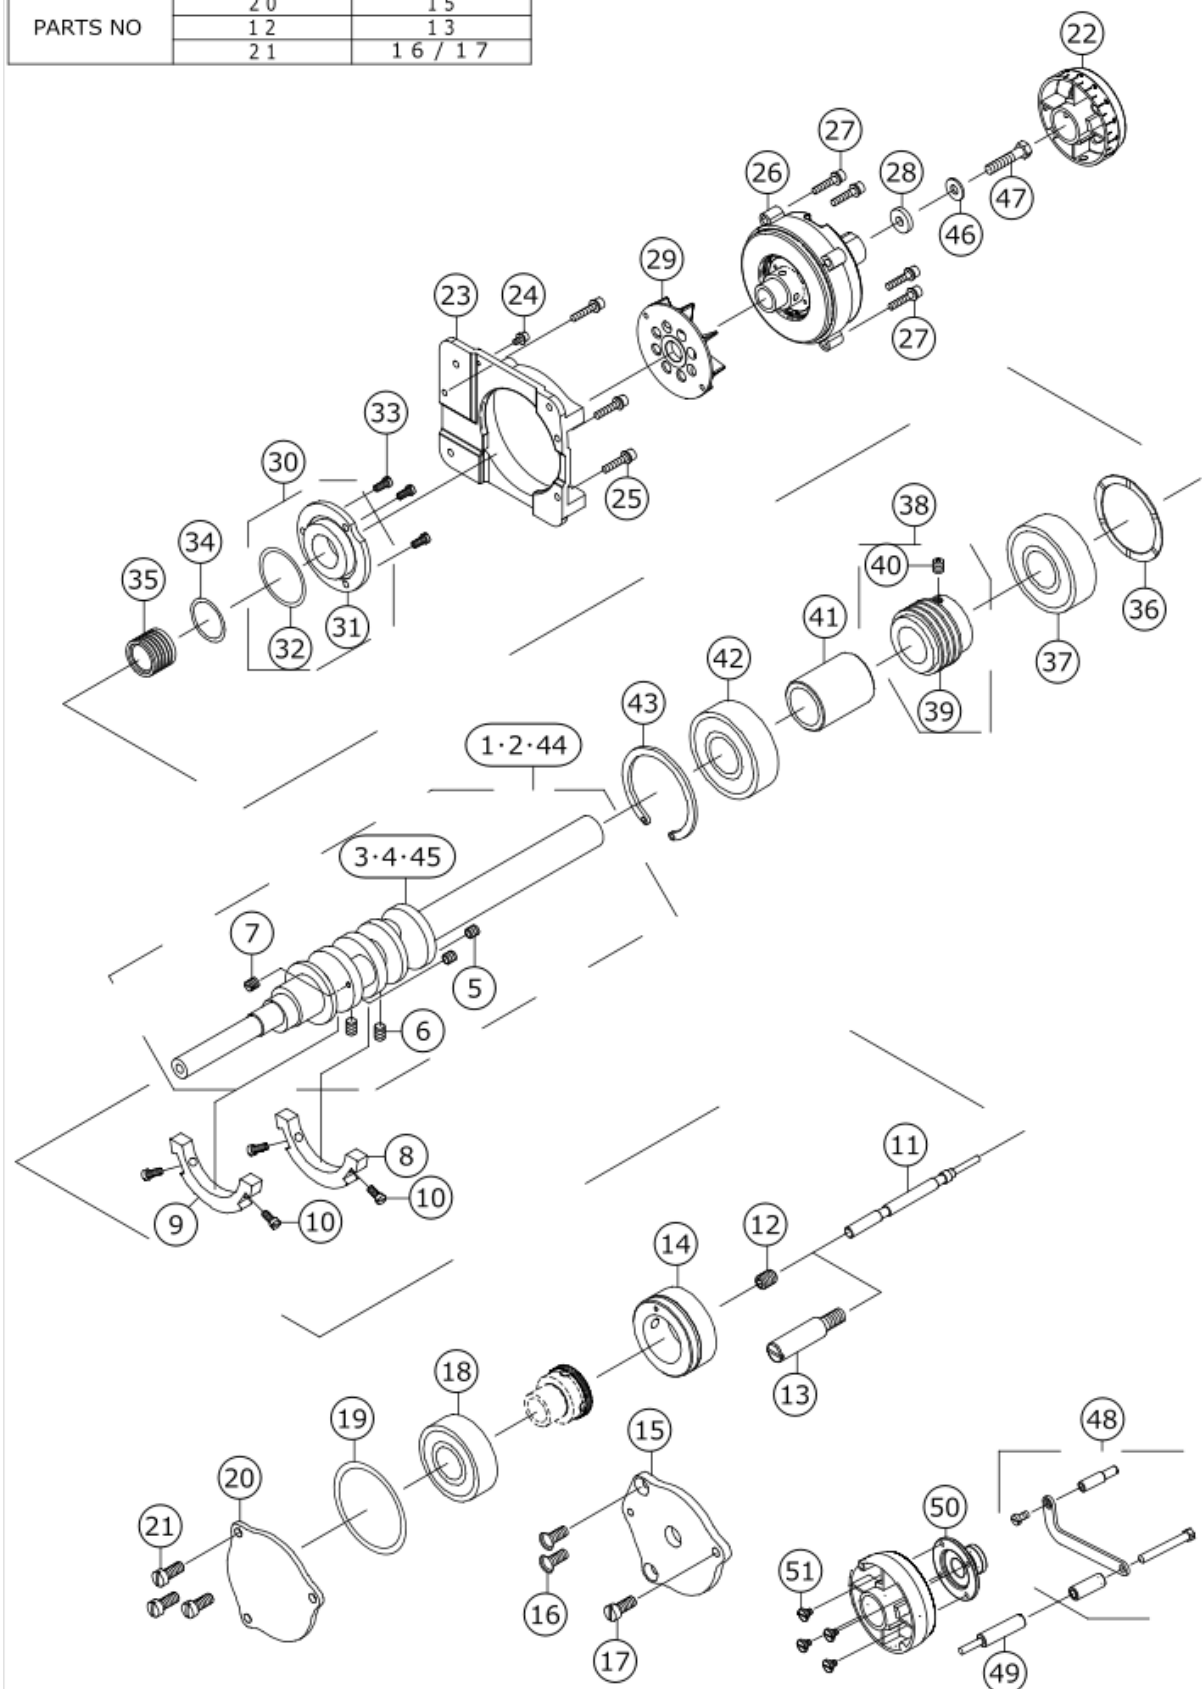

CRANKSHAFT COMPONENTS

MODEL	04S/14S	16S/43S
PARTS NO	20	15
	12	13
	21	16 / 17