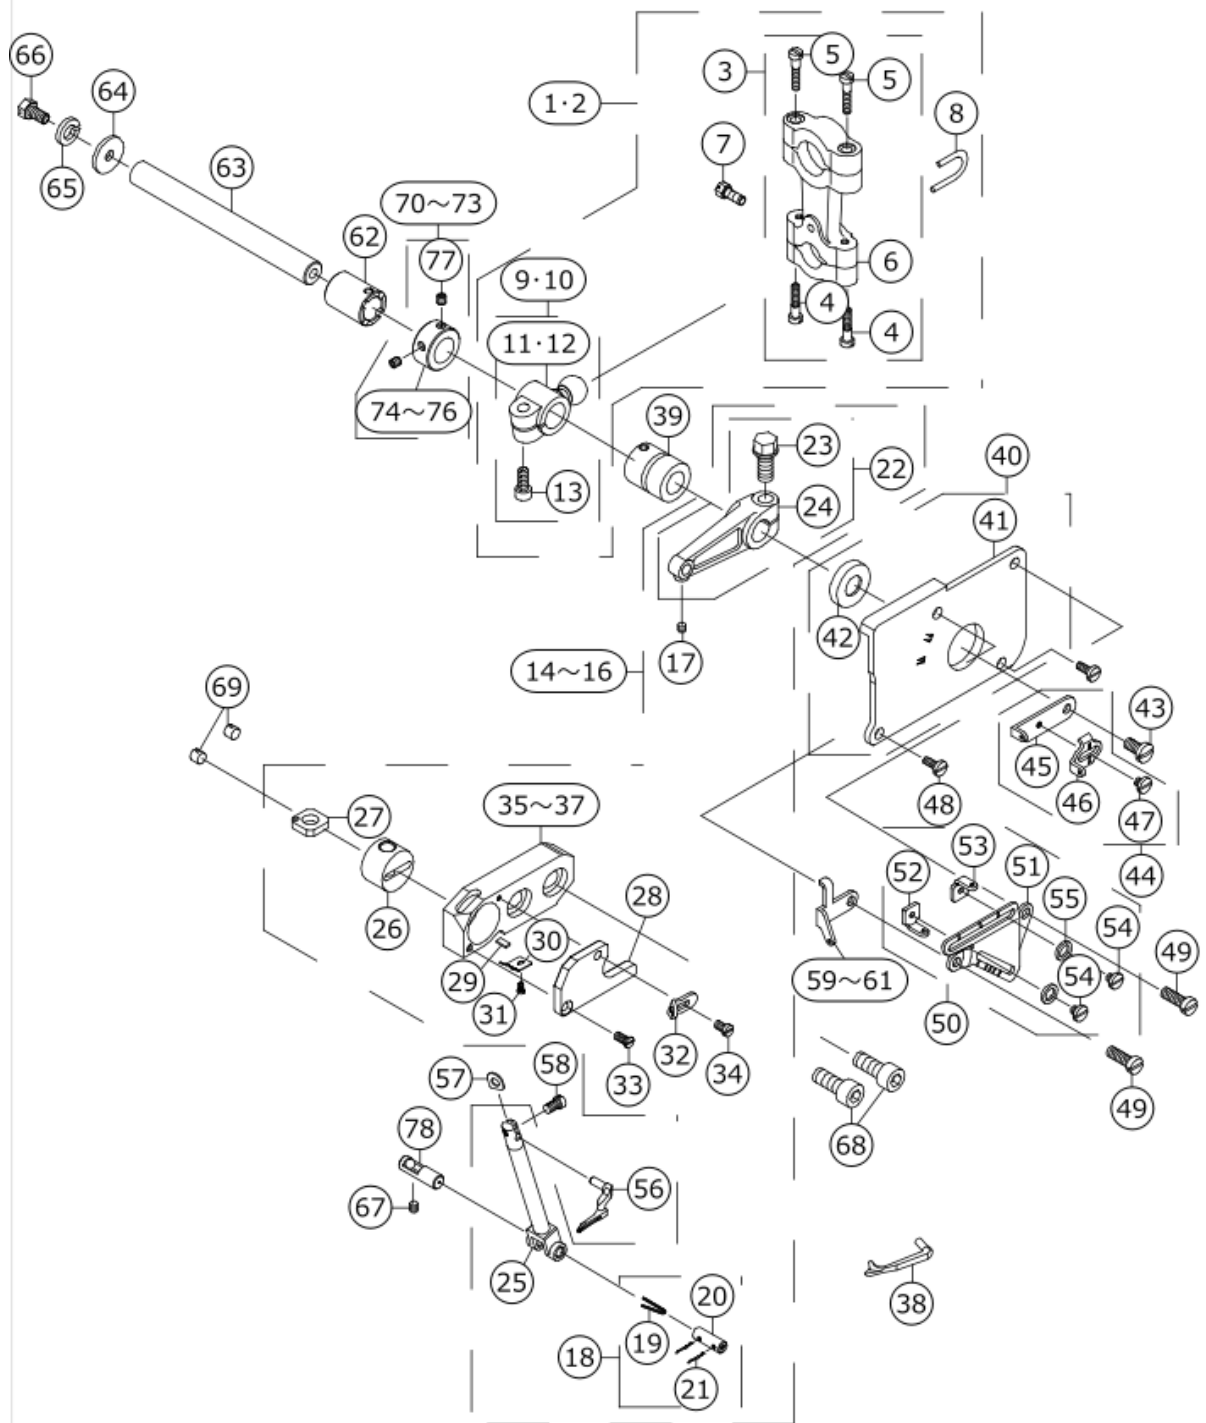

UPPER LOOPER COMPONENTS

MODEL	04S/16S	14S/43S	14S-44H	16S-50H
PARTS NO	73	72	70	71 + 72
	12	11	11	12
	10	9	9	10
	2	1	1	2
	35	36	37	35
		59	60	61
	14	15	16	14
	75	76	74	76