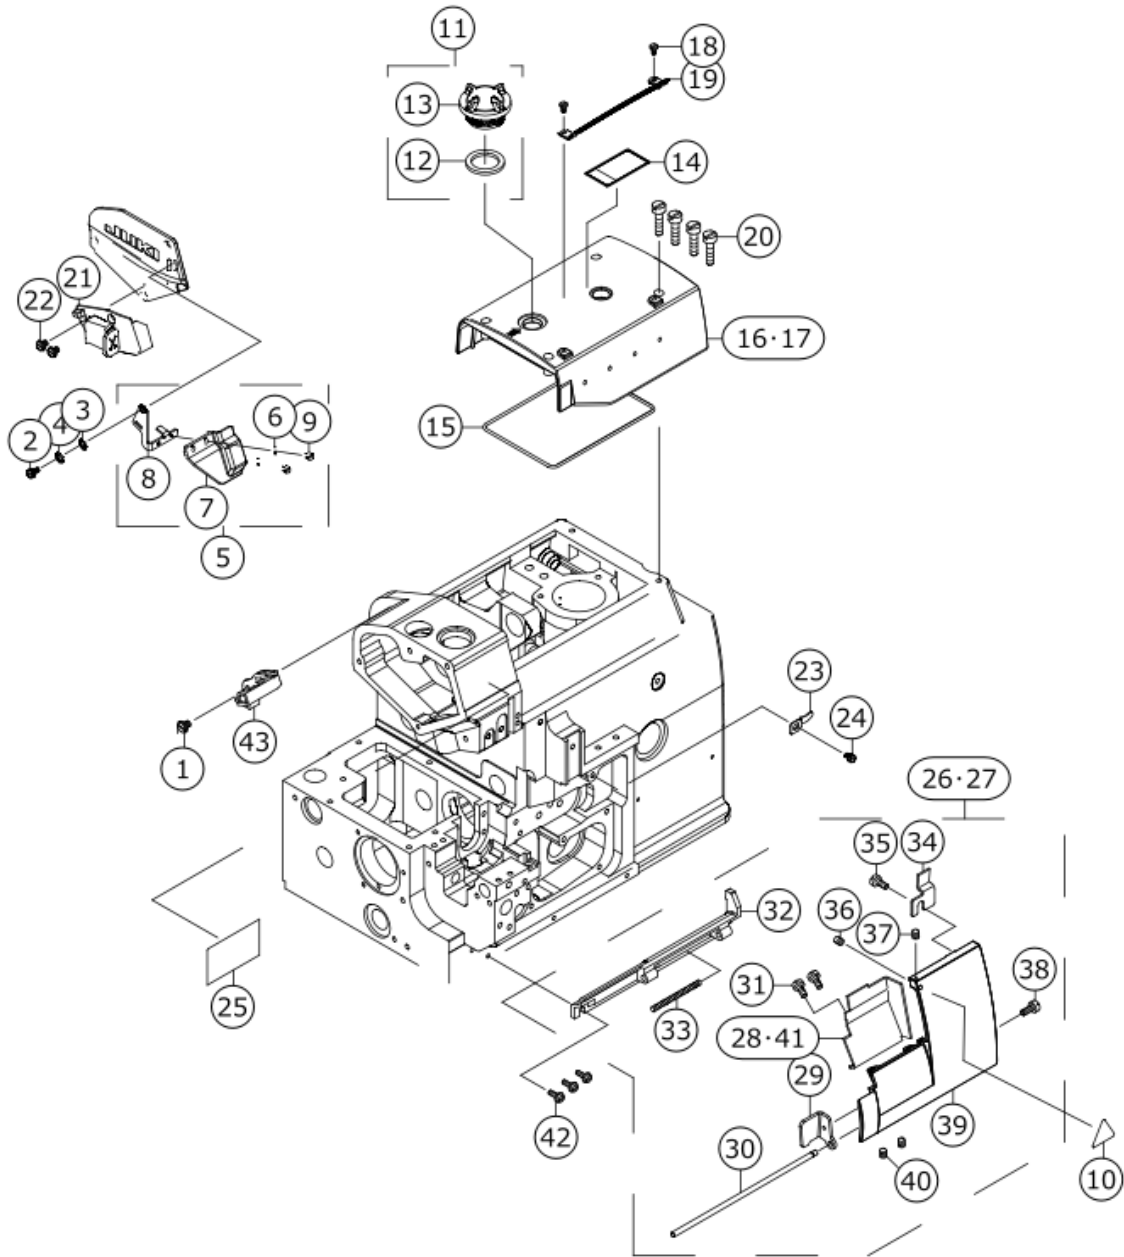

MISCELLANEOUS COVER COMPONENTS (3)

MODEL	04S/14S	16S/43S
PARTS NO	28	41
	26	27