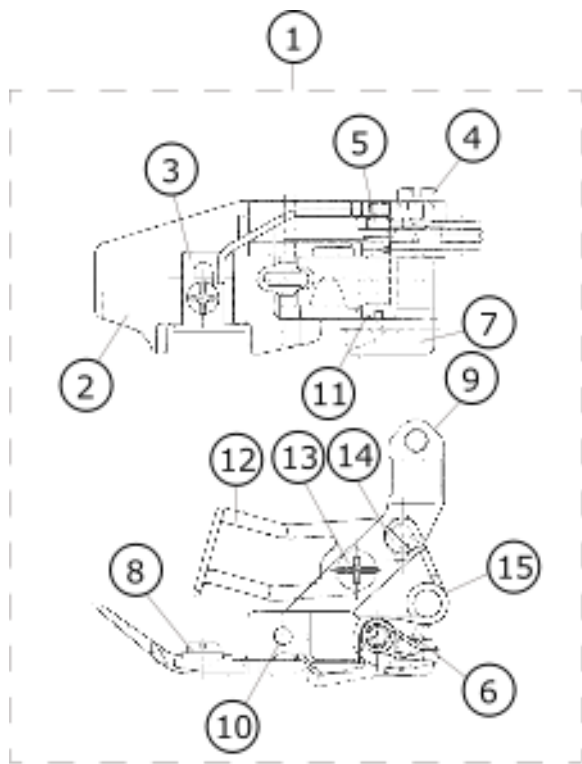

MO-6800S GAUGE TABLE PRESSER FOOT COMPONENTS (2)

No.	品番	品名	備考	子部品	消耗品	個数
1	40159849	PRESSER FOOT ASM.				1.00
2	40159597	PRESSER FOOT		*		1.00
3	70000480	THREAD GUIDE PLATE		*		1.00
4	70000505	E_SCREW		*		1.00
5	40159567	NUT		*		1.00
6	70000609	SPRING		*		1.00
7	40159595	REAR PRESSER FOOT		*		1.00
8	70000496	E_SCREW		*		1.00
9	40159596	PRESSER FOOT HINGE		*		1.00
10	70000537	E_SCREW		*		1.00
11	70000499	E_SCREW		*		1.00
12	70000735	NEEDLE GUARD		*		1.00
13	70000538	E_SCREW		*		1.00
14	70000500	E_SCREW		*		1.00
15	40159569	SPRING		*		1.00
16	40164021	PRESSER FOOT ASM.				1.00
17	40164022	PRESSER FOOT		*		1.00
18	40164024	STITCH TONGUE		*		1.00
19	40164026	REAR PRESSER FOOT		*		1.00
20	40164025	SPRING		*		1.00
21	40164027	PRESSER FOOT HINGE		*		1.00
22	40164041	FINGER GUARD		*		1.00
23	70000500	E_SCREW		*		1.00
24	70000496	E_SCREW		*		1.00
25	70000558	E_SCREW		*		1.00
26	70000505	E_SCREW		*		1.00
27	70000538	E_SCREW		*		1.00
28	70000500	E_SCREW		*		1.00
29	40164028	PRESSER FOOT ARM SPRING		*		1.00
30	40164053	PRESSER FOOT 514_30P		*		1.00
31	40159850	PRESSER FOOT ASM.				1.00
32	40159598	PRESSER FOOT		*		1.00
33	70000480	THREAD GUIDE PLATE		*		1.00
34	70000505	E_SCREW		*		1.00
35	40159567	NUT		*		1.00
36	70000609	SPRING		*		1.00
37	40159599	REAR PRESSER FOOT		*		1.00
38	70000496	E_SCREW		*		1.00
39	40159609	PRESSER FOOT HINGE		*		1.00
40	70000537	E_SCREW		*		1.00
41	70000499	E_SCREW		*		1.00
42	70000735	NEEDLE GUARD		*		1.00
43	70000538	E_SCREW		*		1.00
44	70000500	E_SCREW		*		1.00
45	40159569	SPRING		*		1.00