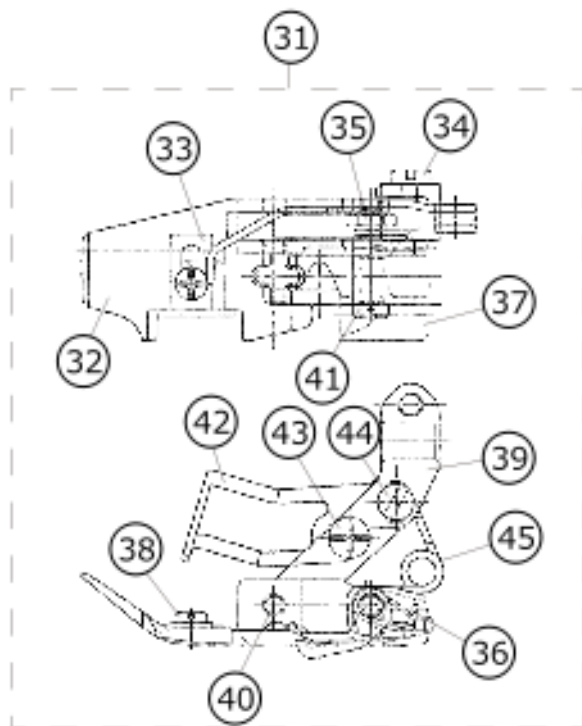

MO-6800S GAUGE TABLE PRESSER FOOT COMPONENTS (2)

No.	品番	品名	備考	子部品	消耗品	個数
1	40159849	PRESSER FOOT ASM.				1.00
2	40159597	PRESSER FOOT		*		1.00
3	70000480	THREAD GUIDE PLATE		*		1.00
4	70000505	E_SCREW		*		1.00
5	40159567	NUT		*		1.00
6	70000609	SPRING		*		1.00
7	40159595	REAR PRESSER FOOT		*		1.00
8	70000496	E_SCREW		*		1.00
9	40159596	PRESSER FOOT HINGE		*		1.00
10	70000537	E_SCREW		*		1.00
11	70000499	E_SCREW		*		1.00
12	70000735	NEEDLE GUARD		*		1.00
13	70000538	E_SCREW		*		1.00
14	70000500	E_SCREW		*		1.00
15	40159569	SPRING		*		1.00
16	40164021	PRESSER FOOT ASM.				1.00
17	40164022	PRESSER FOOT		*		1.00
18	40164024	STITCH TONGUE		*		1.00
19	40164026	REAR PRESSER FOOT		*		1.00
20	40164025	SPRING		*		1.00
21	40164027	PRESSER FOOT HINGE		*		1.00
22	40164041	FINGER GUARD		*		1.00
23	70000500	E_SCREW		*		1.00
24	70000496	E_SCREW		*		1.00
25	70000558	E_SCREW		*		1.00
26	70000505	E_SCREW		*		1.00
27	70000538	E_SCREW		*		1.00
28	70000500	E_SCREW		*		1.00
29	40164028	PRESSER FOOT ARM SPRING		*		1.00
30	40164053	PRESSER FOOT 514_30P		*		1.00
31	40159850	PRESSER FOOT ASM.				1.00
32	40159598	PRESSER FOOT		*		1.00
33	70000480	THREAD GUIDE PLATE		*		1.00
34	70000505	E_SCREW		*		1.00
35	40159567	NUT		*		1.00
36	70000609	SPRING		*		1.00
37	40159599	REAR PRESSER FOOT		*		1.00
38	70000496	E_SCREW		*		1.00
39	40159609	PRESSER FOOT HINGE		*		1.00
40	70000537	E_SCREW		*		1.00
41	70000499	E_SCREW		*		1.00
42	70000735	NEEDLE GUARD		*		1.00
43	70000538	E_SCREW		*		1.00
44	70000500	E_SCREW		*		1.00
45	40159569	SPRING		*		1.00