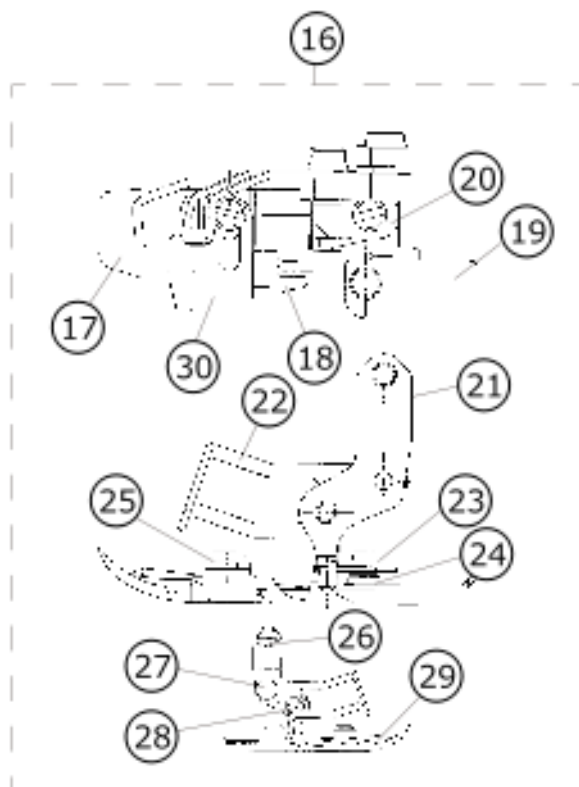

MO-6800S GAUGE TABLE PRESSER FOOT COMPONENTS (2)

No.	品番	品名	備考	子部品	消耗品	個数
1	40159849	PRESSER FOOT ASM.				1.00
2	40159597	PRESSER FOOT		*		1.00
3	70000480	THREAD GUIDE PLATE		*		1.00
4	70000505	E_SCREW		*		1.00
5	40159567	NUT		*		1.00
6	70000609	SPRING		*		1.00
7	40159595	REAR PRESSER FOOT		*		1.00
8	70000496	E_SCREW		*		1.00
9	40159596	PRESSER FOOT HINGE		*		1.00
10	70000537	E_SCREW		*		1.00
11	70000499	E_SCREW		*		1.00
12	70000735	NEEDLE GUARD		*		1.00
13	70000538	E_SCREW		*		1.00
14	70000500	E_SCREW		*		1.00
15	40159569	SPRING		*		1.00
16	40164021	PRESSER FOOT ASM.				1.00
17	40164022	PRESSER FOOT		*		1.00
18	40164024	STITCH TONGUE		*		1.00
19	40164026	REAR PRESSER FOOT		*		1.00
20	40164025	SPRING		*		1.00
21	40164027	PRESSER FOOT HINGE		*		1.00
22	40164041	FINGER GUARD		*		1.00
23	70000500	E_SCREW		*		1.00
24	70000496	E_SCREW		*		1.00
25	70000558	E_SCREW		*		1.00
26	70000505	E_SCREW		*		1.00
27	70000538	E_SCREW		*		1.00
28	70000500	E_SCREW		*		1.00
29	40164028	PRESSER FOOT ARM SPRING		*		1.00
30	40164053	PRESSER FOOT 514_30P		*		1.00
31	40159850	PRESSER FOOT ASM.				1.00
32	40159598	PRESSER FOOT		*		1.00
33	70000480	THREAD GUIDE PLATE		*		1.00
34	70000505	E_SCREW		*		1.00
35	40159567	NUT		*		1.00
36	70000609	SPRING		*		1.00
37	40159599	REAR PRESSER FOOT		*		1.00
38	70000496	E_SCREW		*		1.00
39	40159609	PRESSER FOOT HINGE		*		1.00
40	70000537	E_SCREW		*		1.00
41	70000499	E_SCREW		*		1.00
42	70000735	NEEDLE GUARD		*		1.00
43	70000538	E_SCREW		*		1.00
44	70000500	E_SCREW		*		1.00
45	40159569	SPRING		*		1.00