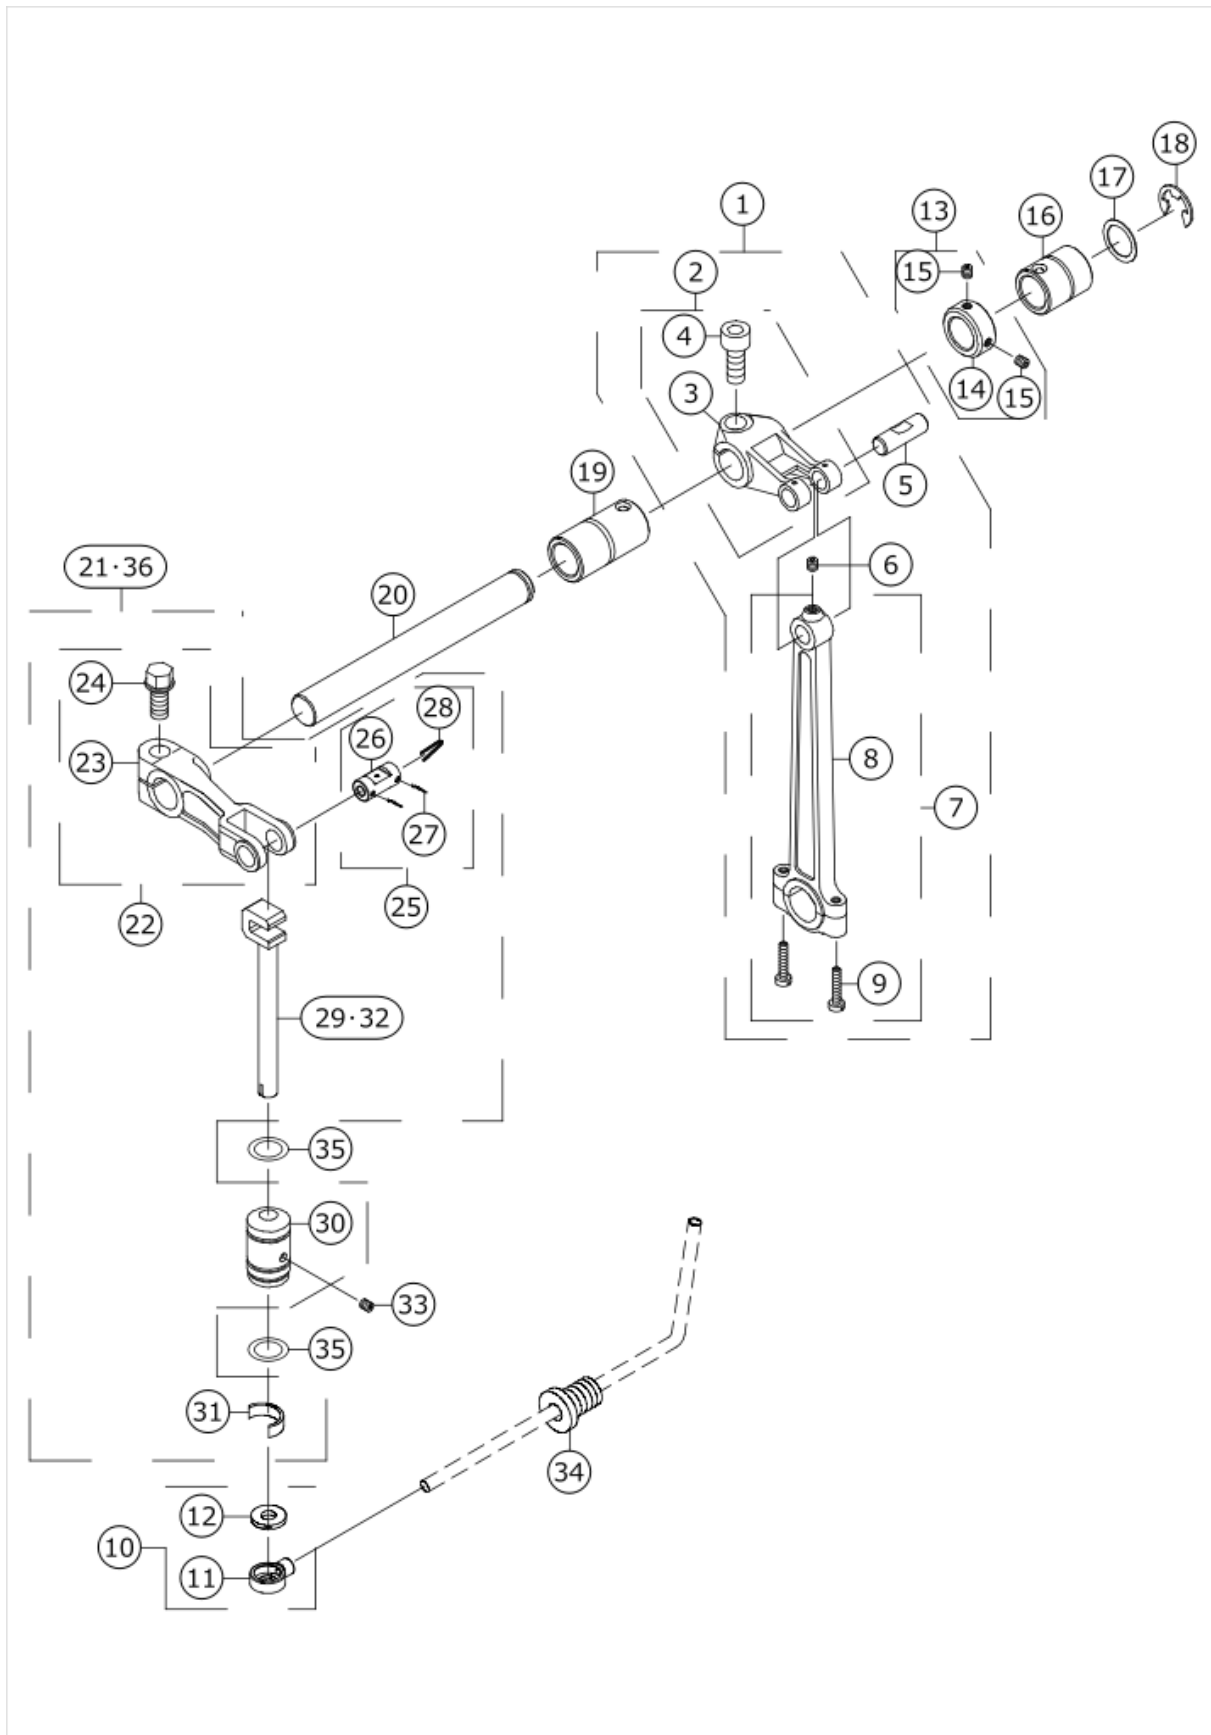

NEEDLE DRIVING SHAFT COMPONENTS

No.	品番	品名	備考	子部品	消耗品	個数
1	40159615	SHAFT COMB.				1.00
2	70000643	SHAFT		*		1.00
3	70000640	NEEDLE BAR ROCKER		*		1.00
4	70000588	M_SCREW		*		1.00
5	70000646	PIN		*		1.00
6	70000522	E_SCREW		*		1.00
7	40159618	CONNECTING ROD COMB.		*		1.00
8	40159617	CONNECTING ROD		*		1.00
9	70000578	M_SCREW		*		2.00
10	70000267	OIL FELT				1.00
11	70000266	PLUG		*		1.00
12	70000677	OIL FELT		*		1.00
13	70000437	COLLAR				1.00
14	70000432	COLLAR		*		1.00
15	70000522	E_SCREW		*		2.00
16	70000637	BUSHING				1.00
17	70000362	WASHER				1.00
18	70000134	E_CIRCLIPS				1.00
19	70000639	BUSHING				1.00
20	70000635	ARBOR				1.00
21	40159619	NEEDLE BAR COMB.				1.00
22	70000633	CONNECTING ROD COMB.		*		1.00
23	70000632	CONNECTING ROD		*		1.00
24	70000593	M_SCREW		*		1.00
25	70000638	SHAFT COMB.		*		1.00
26	70000636	SHAFT		*		1.00
27	70000728	OIL YARN		*		2.00
28	70000729	OIL WICK		*		1.00
29	70000654	NEEDLE BAR		*		1.00
30	40159620	BUSHING		*		1.00
31	70000676	OIL FELT		*		1.00
32	40159658	NEEDLE BAR (44H)	FOR 14S-44H	*		1.00
33	70000503	E_SCREW				1.00
34	70000445	PLUG				1.00
35	70000141	O-RING				2.00
36	40159623	NEEDLE BAR COMB.(44H)	FOR 14S-44H			1.00