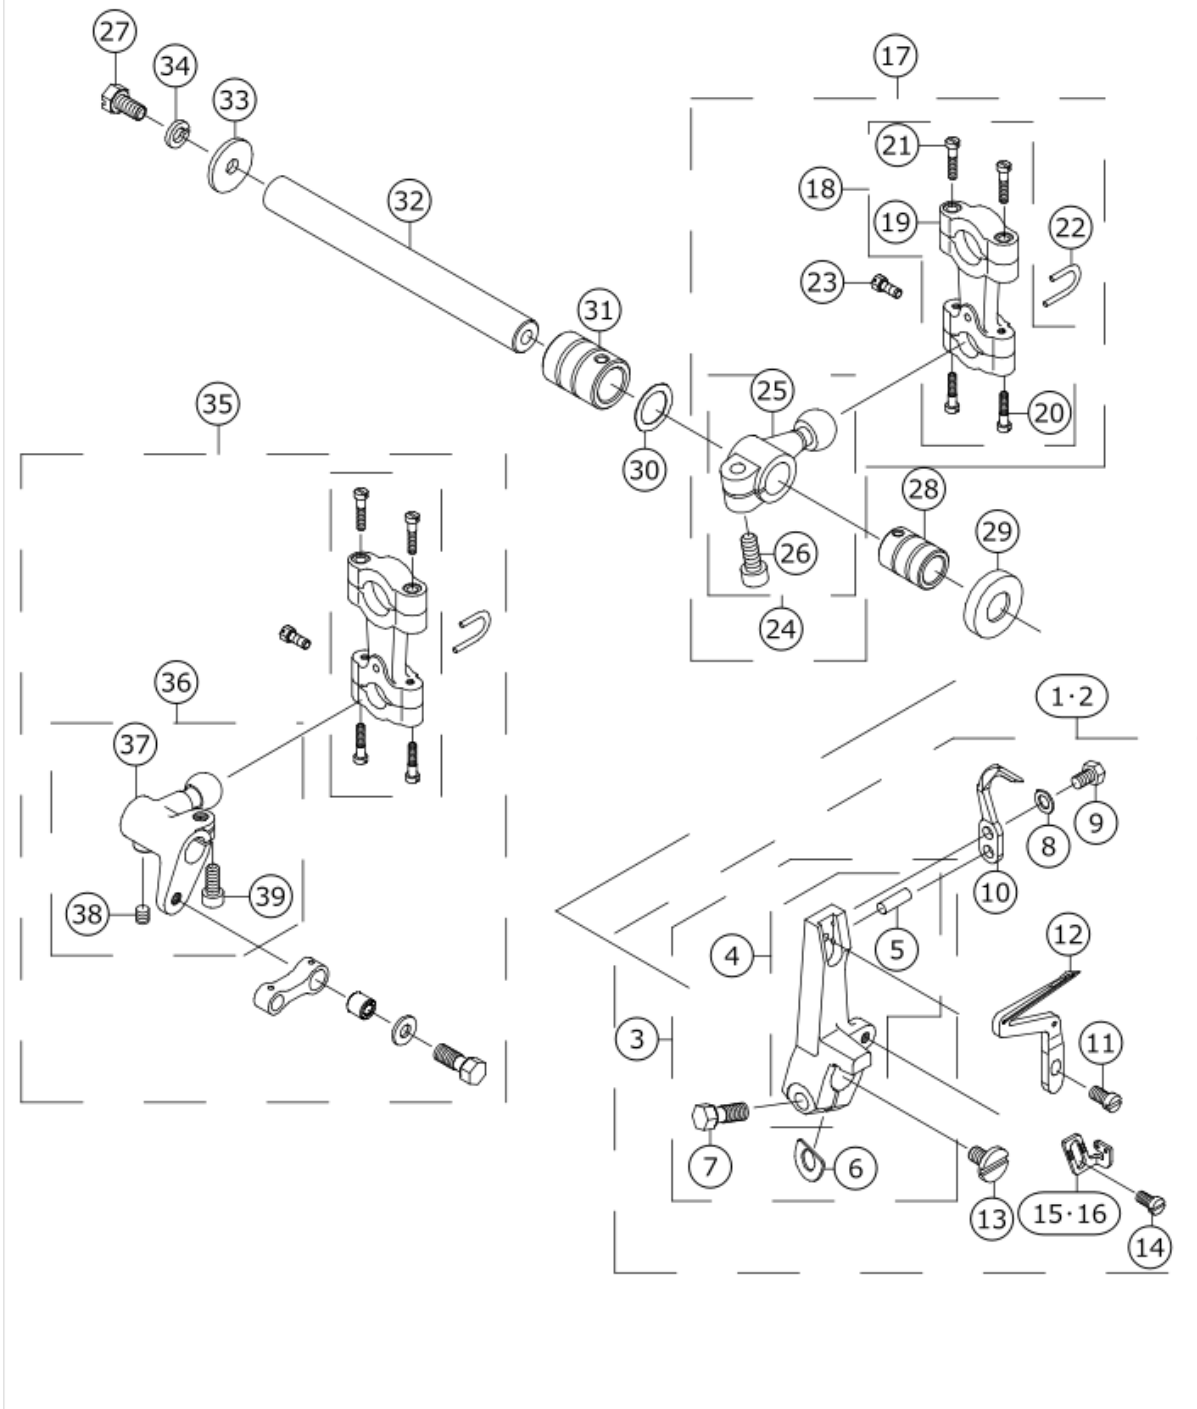

LOWER LOOPER COMPONENTS

MODEL	04S/14S	16S/43S	16S-50H
PARTS NO		15	16
		1	2
		25	37
			38
		24	36
		17	35