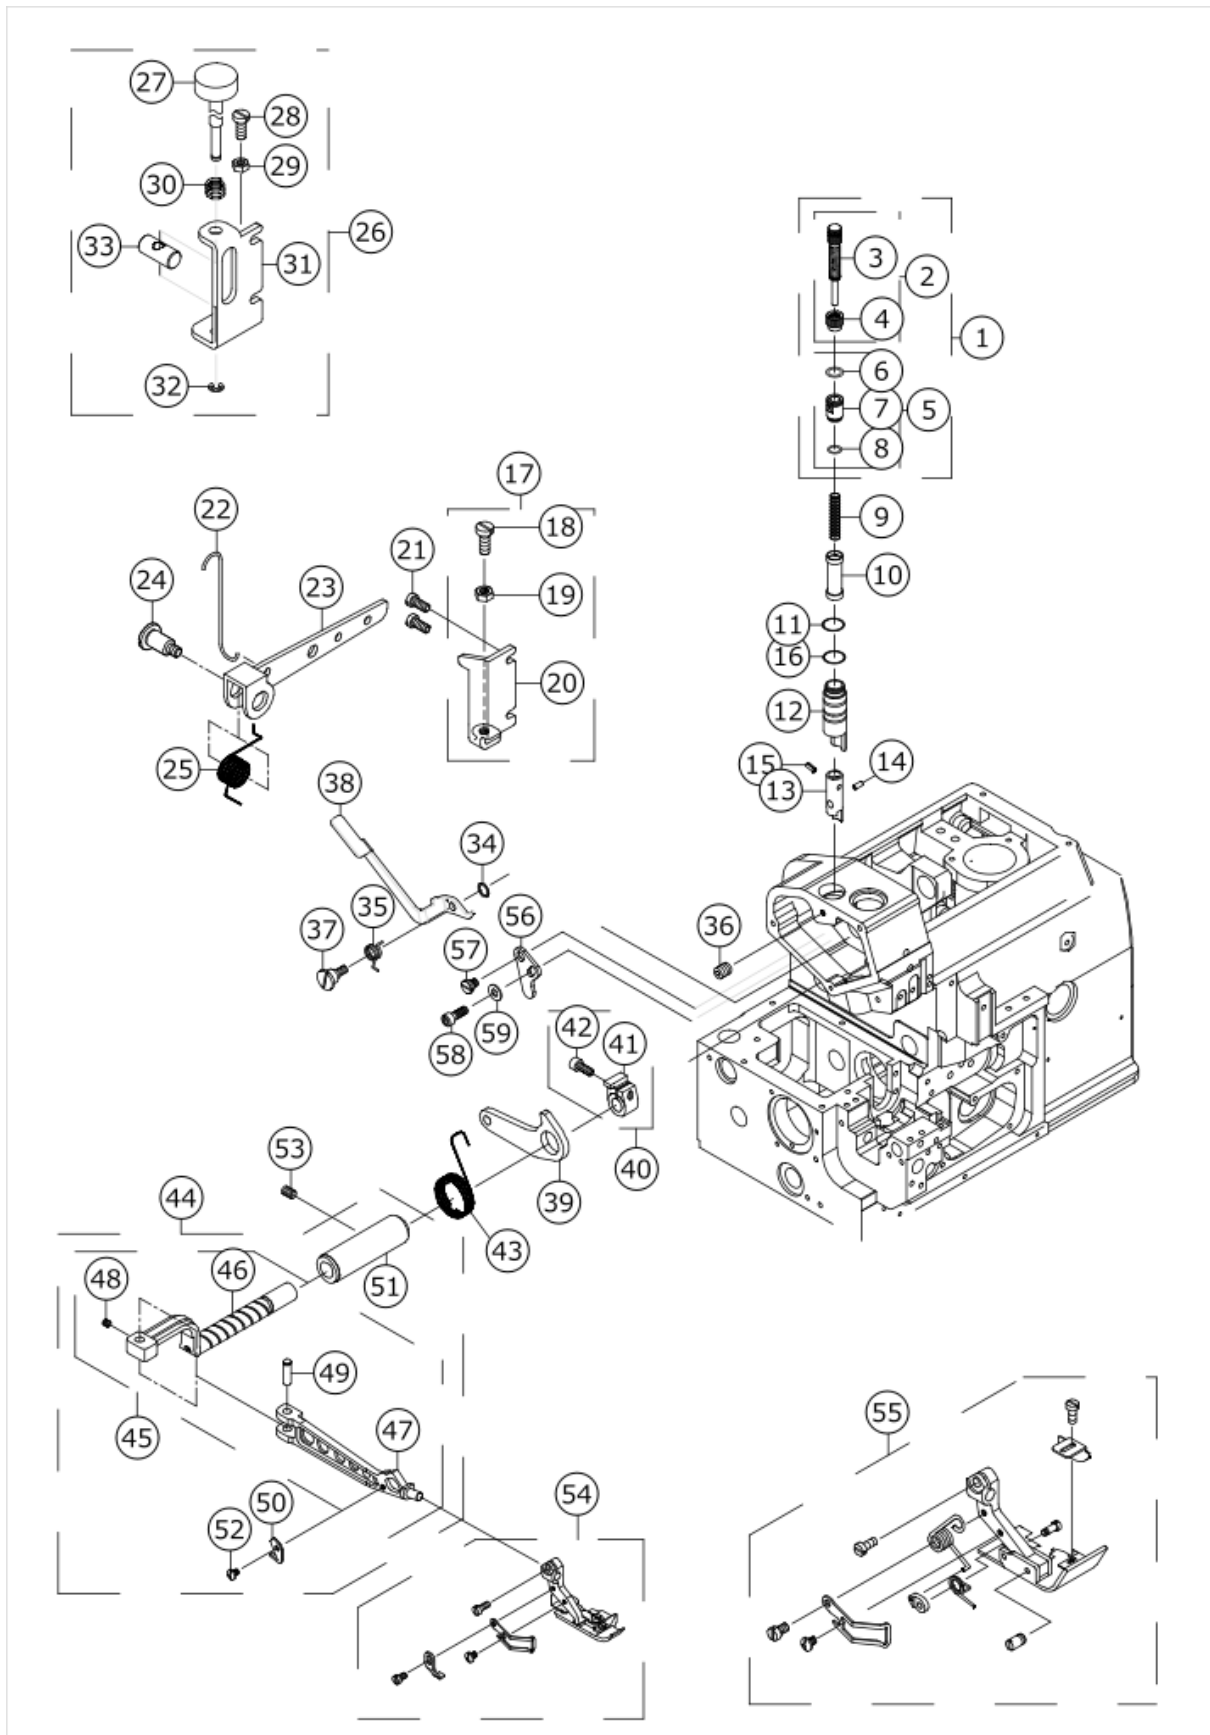

PRESSER FOOT COMPONENTS

No.	品番	品名	備考	子部品	消耗品	個数
1	40159745	SCREW ROD COMB.				1.00
2	40159746	SCREW ROD COMB.		*		1.00
3	40159741	SCREW ROD		*		1.00
4	40159742	NUT		*		1.00
5	40159744	FIXED BUTTON		*		1.00
6	70000141	O-RING		*		1.00
7	40159743	FIXED BUTTON		*		1.00
8	70000142	O-RING		*		1.00
9	70000608	SPRING				1.00
10	40159753	THIMBLE				1.00
11	70000142	O-RING				1.00
12	40170670	PRESSER FOOT ARM				1.00
13	70000309	SLIDER				1.00
14	70000664	SHAFT				1.00
15	70000669	PIN				1.00
16	70000141	O-RING				1.00
17	70000293	SUPPORTER				1.00
18	70000584	M_SCREW		*		1.00
19	70000458	NUT		*		1.00
20	70000292	STOPPER		*		1.00
21	70000515	E_SCREW				2.00
22	70000294	HOOK BAR				1.00
23	70000295	PRESSER FOOT ARM				1.00
24	70000592	M_SCREW				1.00
25	70000604	SPRING				1.00
26	40159749	SUPPORTER	OPTIONAL PARTS			1.00
27	40159703	ADJUSTING SCREW		*		1.00
28	70000584	M_SCREW		*		1.00
29	70000458	NUT		*		1.00
30	40159704	SPRING		*		1.00
31	40159748	STOPPER		*		1.00
32	70000131	E_CIRCLIPS		*		1.00
33	40159750	BLOCK		*		1.00
34	70000355	WASHER				1.00
35	40159754	SPRING				1.00
36	70000522	E_SCREW				1.00
37	70000528	E_SCREW				1.00
38	40159752	LEVER				1.00
39	70000291	DRAG LINK				1.00
40	70000302	COLLAR				1.00
41	70000301	COLLAR		*		1.00
42	40159751	M_SCREW		*		1.00
43	70000605	SPRING				1.00
44	40178006	PRESSER FOOT SEAT COMB.				1.00
45	40178007	PRESSER BAR COMB.		*		1.00
46	40172530	PRESSER FOOT LIFTING LEVER		*		1.00
47	70000297	PRESSER FOOT ARM		*		1.00
48	70000566	M_SCREW		*		1.00
49	70000673	SHAFT		*		1.00
50	70000176	KNIFE		*		1.00